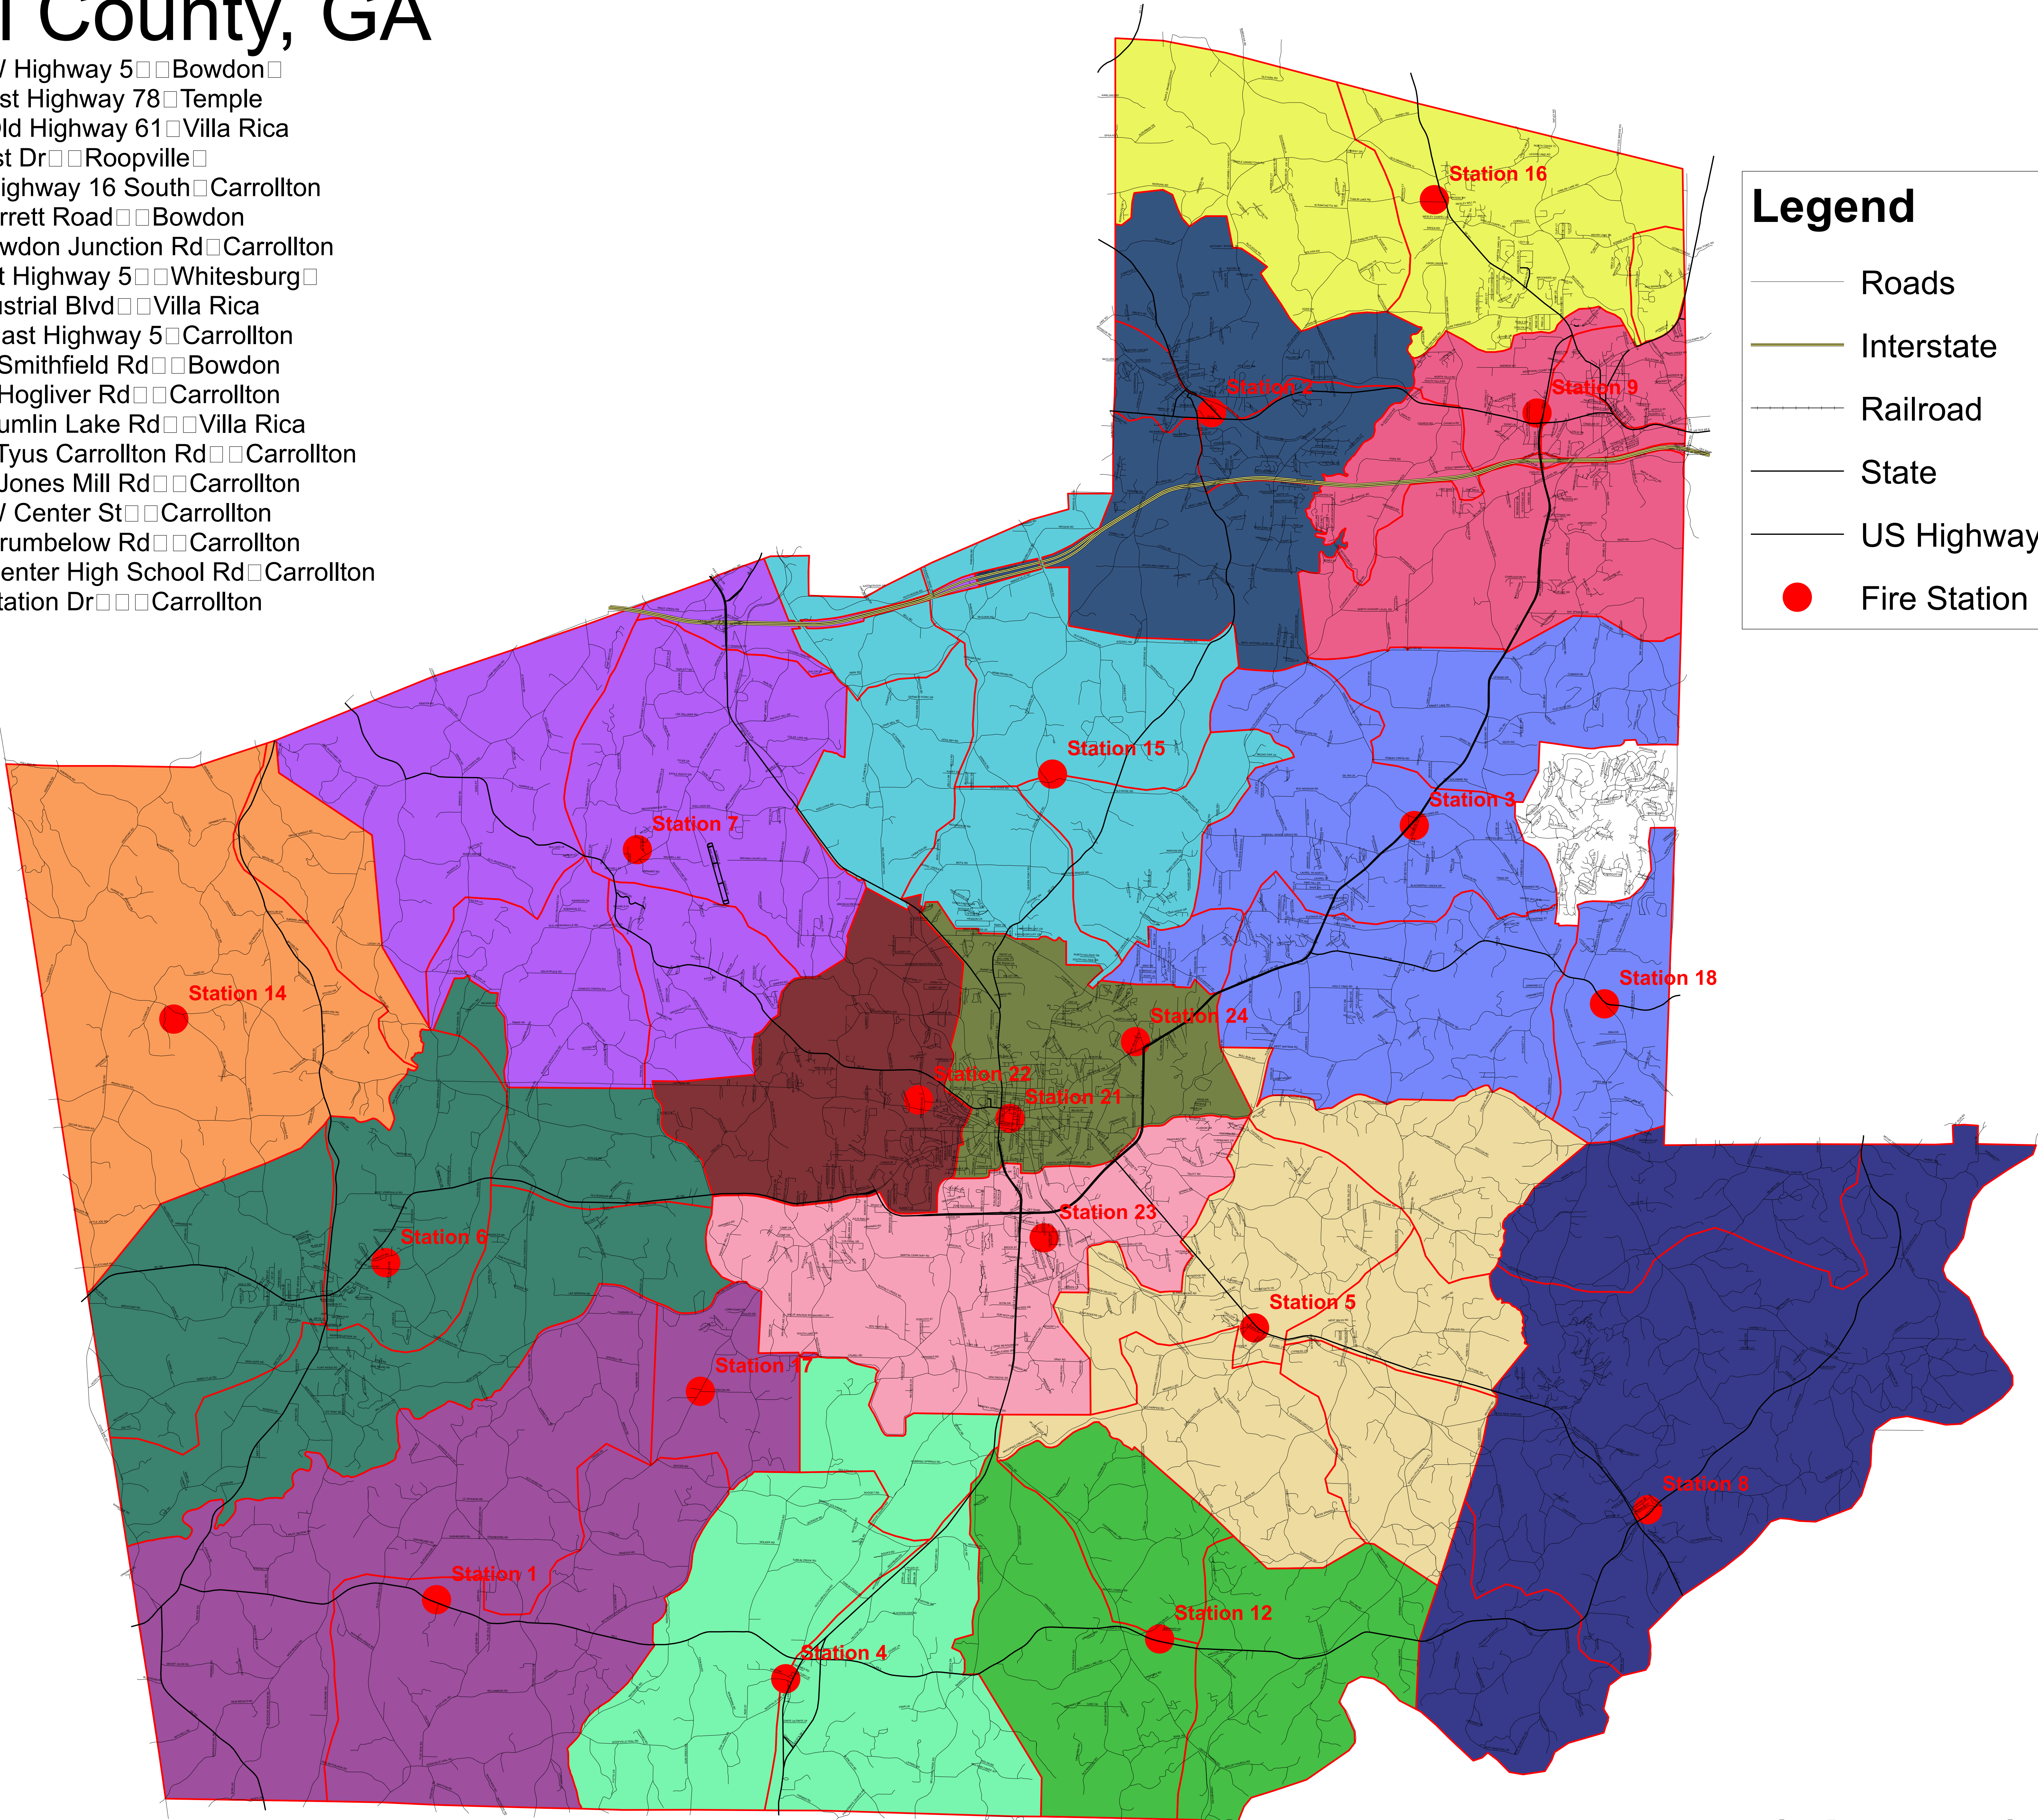

Carroll County, GA

- Station 1 □ 3051 W Highway 5 □ □ Bowdon □
- Station 2 □ 188 East Highway 78 □ Temple
- Station 3 □ 3722 Old Highway 61 □ Villa Rica
- Station 4 □ 20 West Dr □ □ Roopville □
- Station 5 □ 2673 Highway 16 South □ Carrollton
- Station 6 □ 124 Barrett Road □ □ Bowdon
- Station 7 □ 250 Bowdon Junction Rd □ Carrollton
- Station 8 □ 50 East Highway 5 □ □ Whitesburg □
- Station 9 □ 74 Industrial Blvd □ □ Villa Rica
- Station 12 □ 3048 East Highway 5 □ Carrollton
- Station 14 □ 7122 Smithfield Rd □ □ Bowdon
- Station 15 □ 3200 Hogliver Rd □ □ Carrollton
- Station 16 □ 680 Tumlin Lake Rd □ □ Villa Rica
- Station 17 □ 2110 Tyus Carrollton Rd □ □ Carrollton
- Station 18 □ 4580 Jones Mill Rd □ □ Carrollton
- Station 21 □ 315 W Center St □ □ Carrollton
- Station 22 □ 302 Brumbelow Rd □ □ Carrollton
- Station 23 □ 205 Center High School Rd □ Carrollton
- Station 24 □ Firestation Dr □ □ □ Carrollton

Legend

-  Roads
-  Interstate
-  Railroad
-  State
-  US Highway
-  Fire Station

0 3 6 12 Miles

1 in = 1 mile