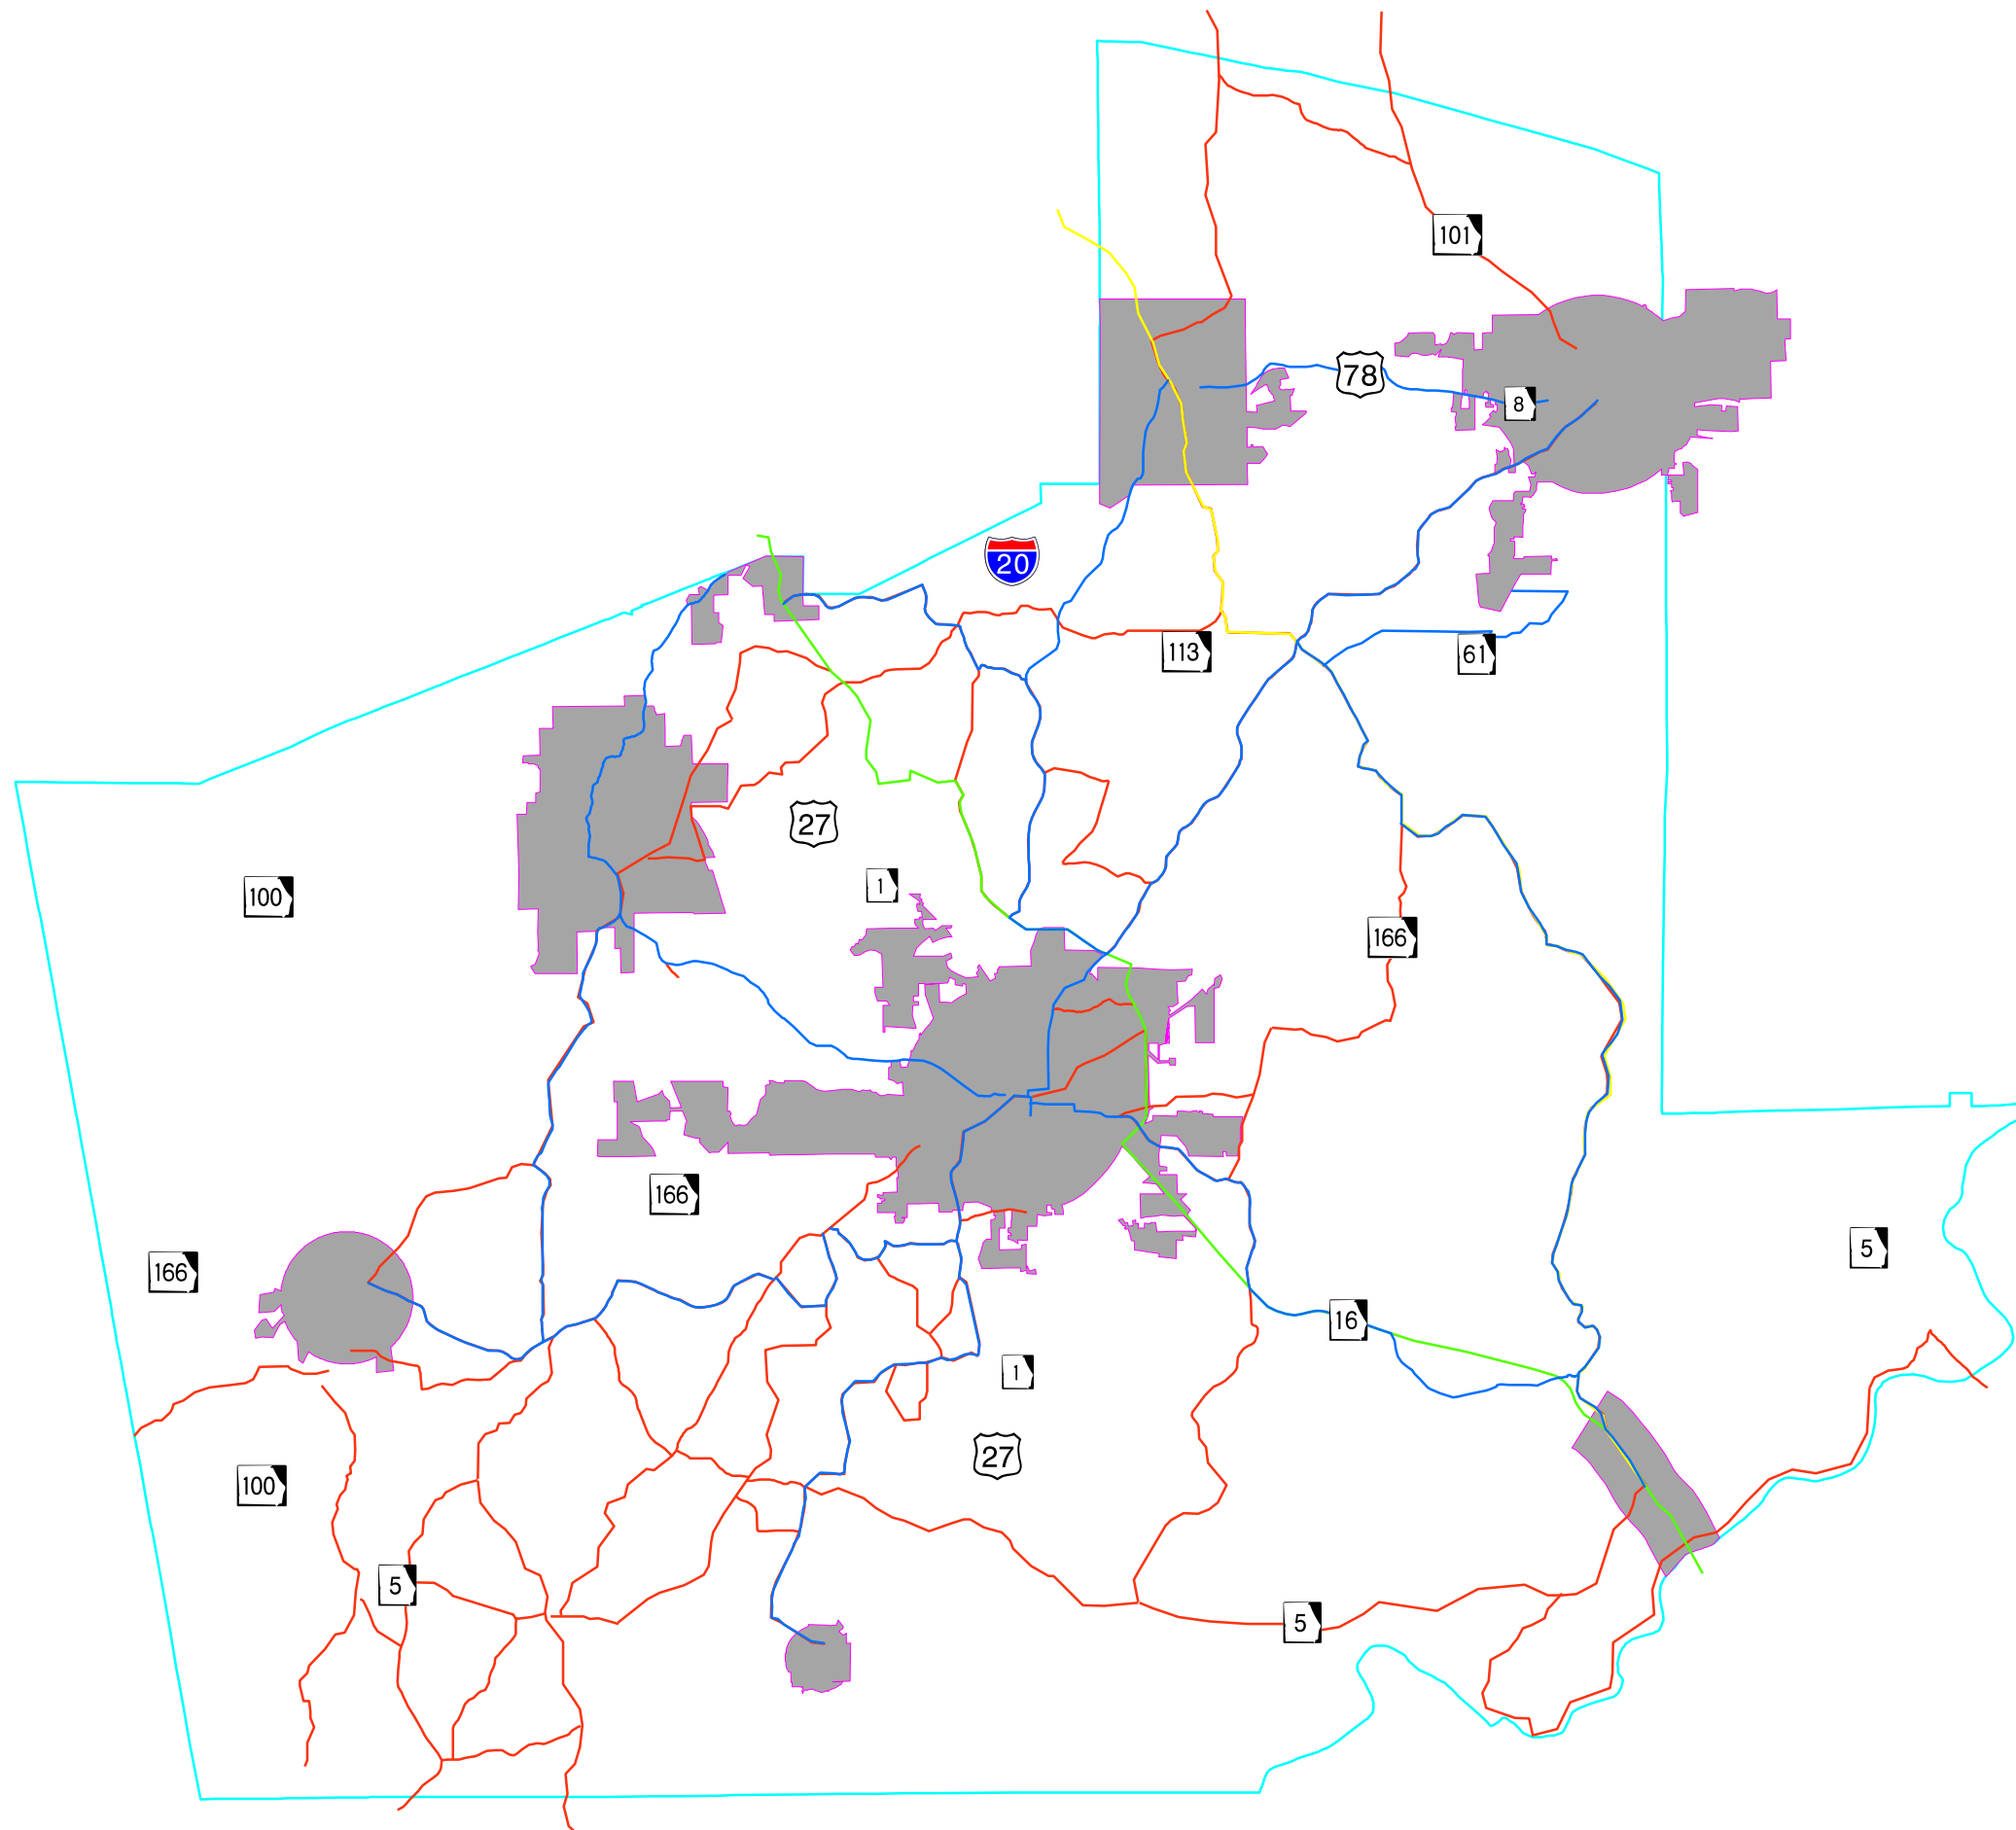

Map 15: Bicycle Paths

Map 15 Regional Bike Plan Carroll County, Georgia

Legend

- Inter-City Connections
- Regional Networks
- State Routes
- Recreational Routes
- City Boundaries
- County

09/30/2004

Please use this map as a guide and not as definitive information. The areas depicted by this map are approximate and are provided for illustrative purposes only. While every effort has been made to ensure the accuracy, completeness, correctness, and timeliness of information presented within this map, the burden for determining appropriateness for use rests solely with the user. This map is provided "as is" with no warranties, express or implied.