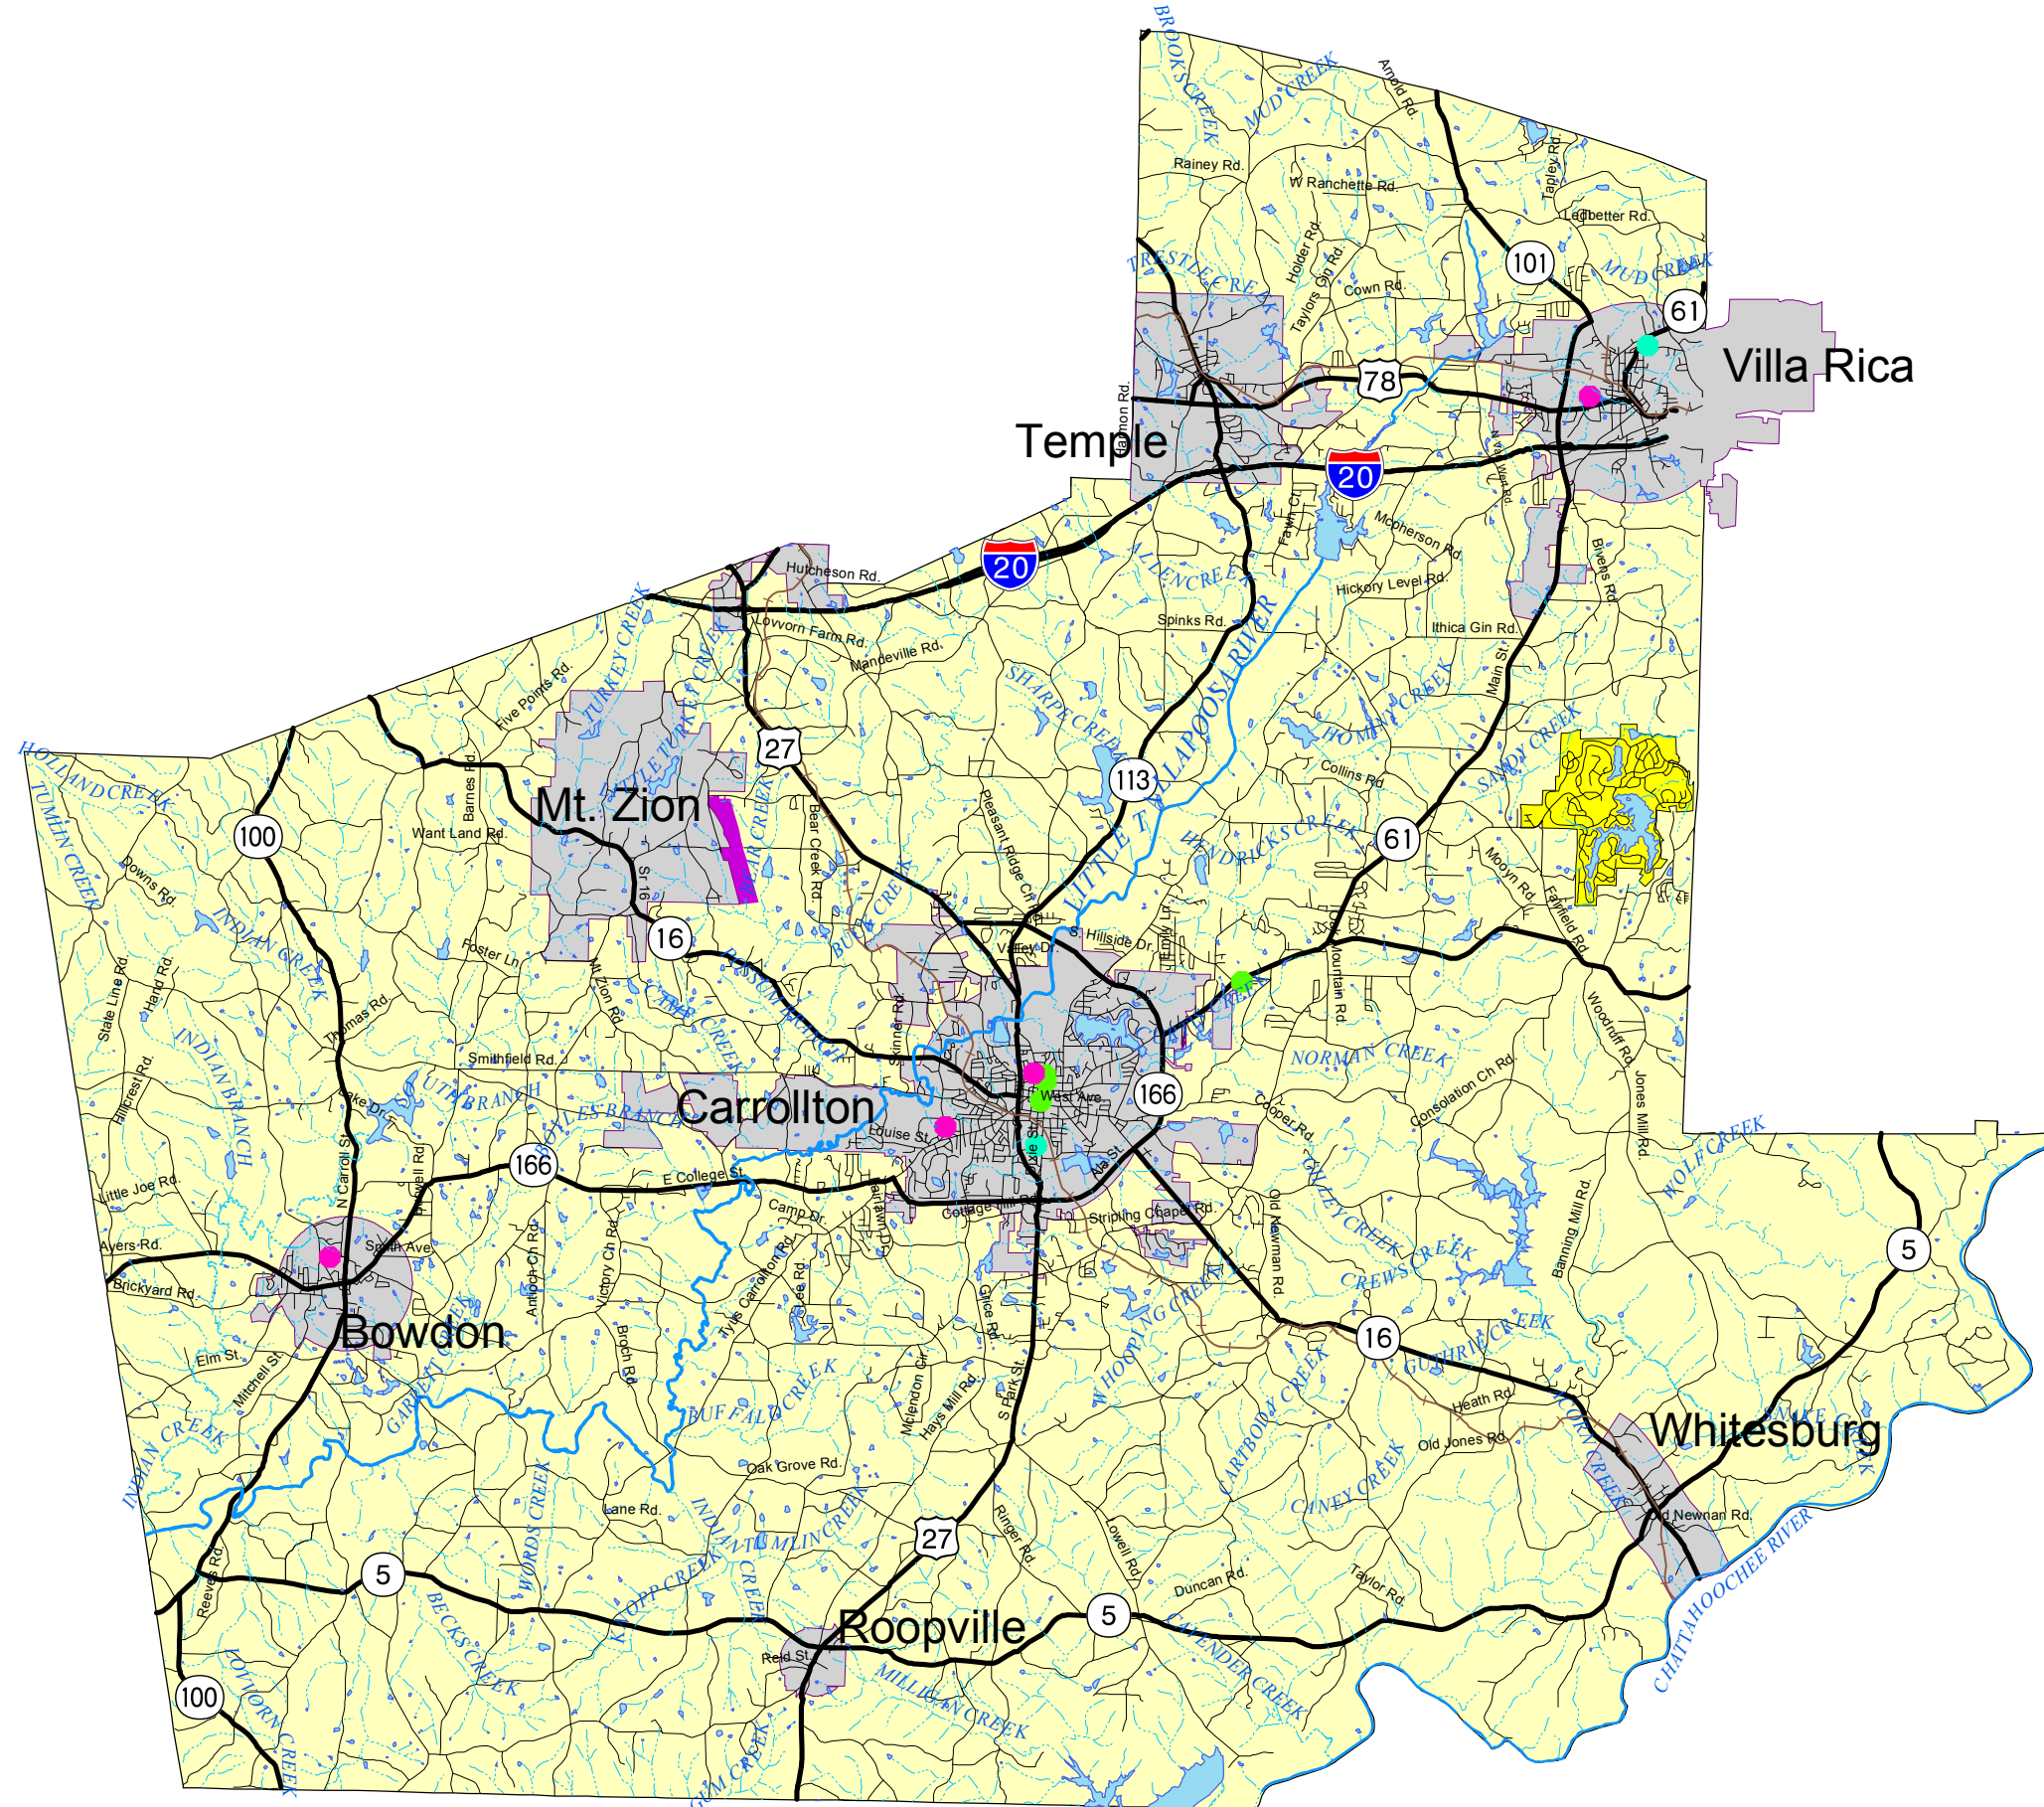

## Map 8: Community Facilities

# Map 8 Community Facilities Carroll County, Georgia

## Legend

- Railway
- Lakes and Ponds
- River
- Stream
- Interstate
- State Highway
- Road
- Libraries
- Hospital
- County Buildings
- Incorporated
- County

Miles  
0 1 2 3 4

03/03/2005

**PLANNING WORKS**

Please use this map as a guide and not as definitive information. The areas depicted by this map are approximate and are provided for illustrative purposes only. While every effort has been made to ensure the accuracy, completeness, correctness, and timeliness of information presented within this map, the burden for determining appropriateness for use rests solely with the user. This map is provided "as is" with no warranties, express or implied.