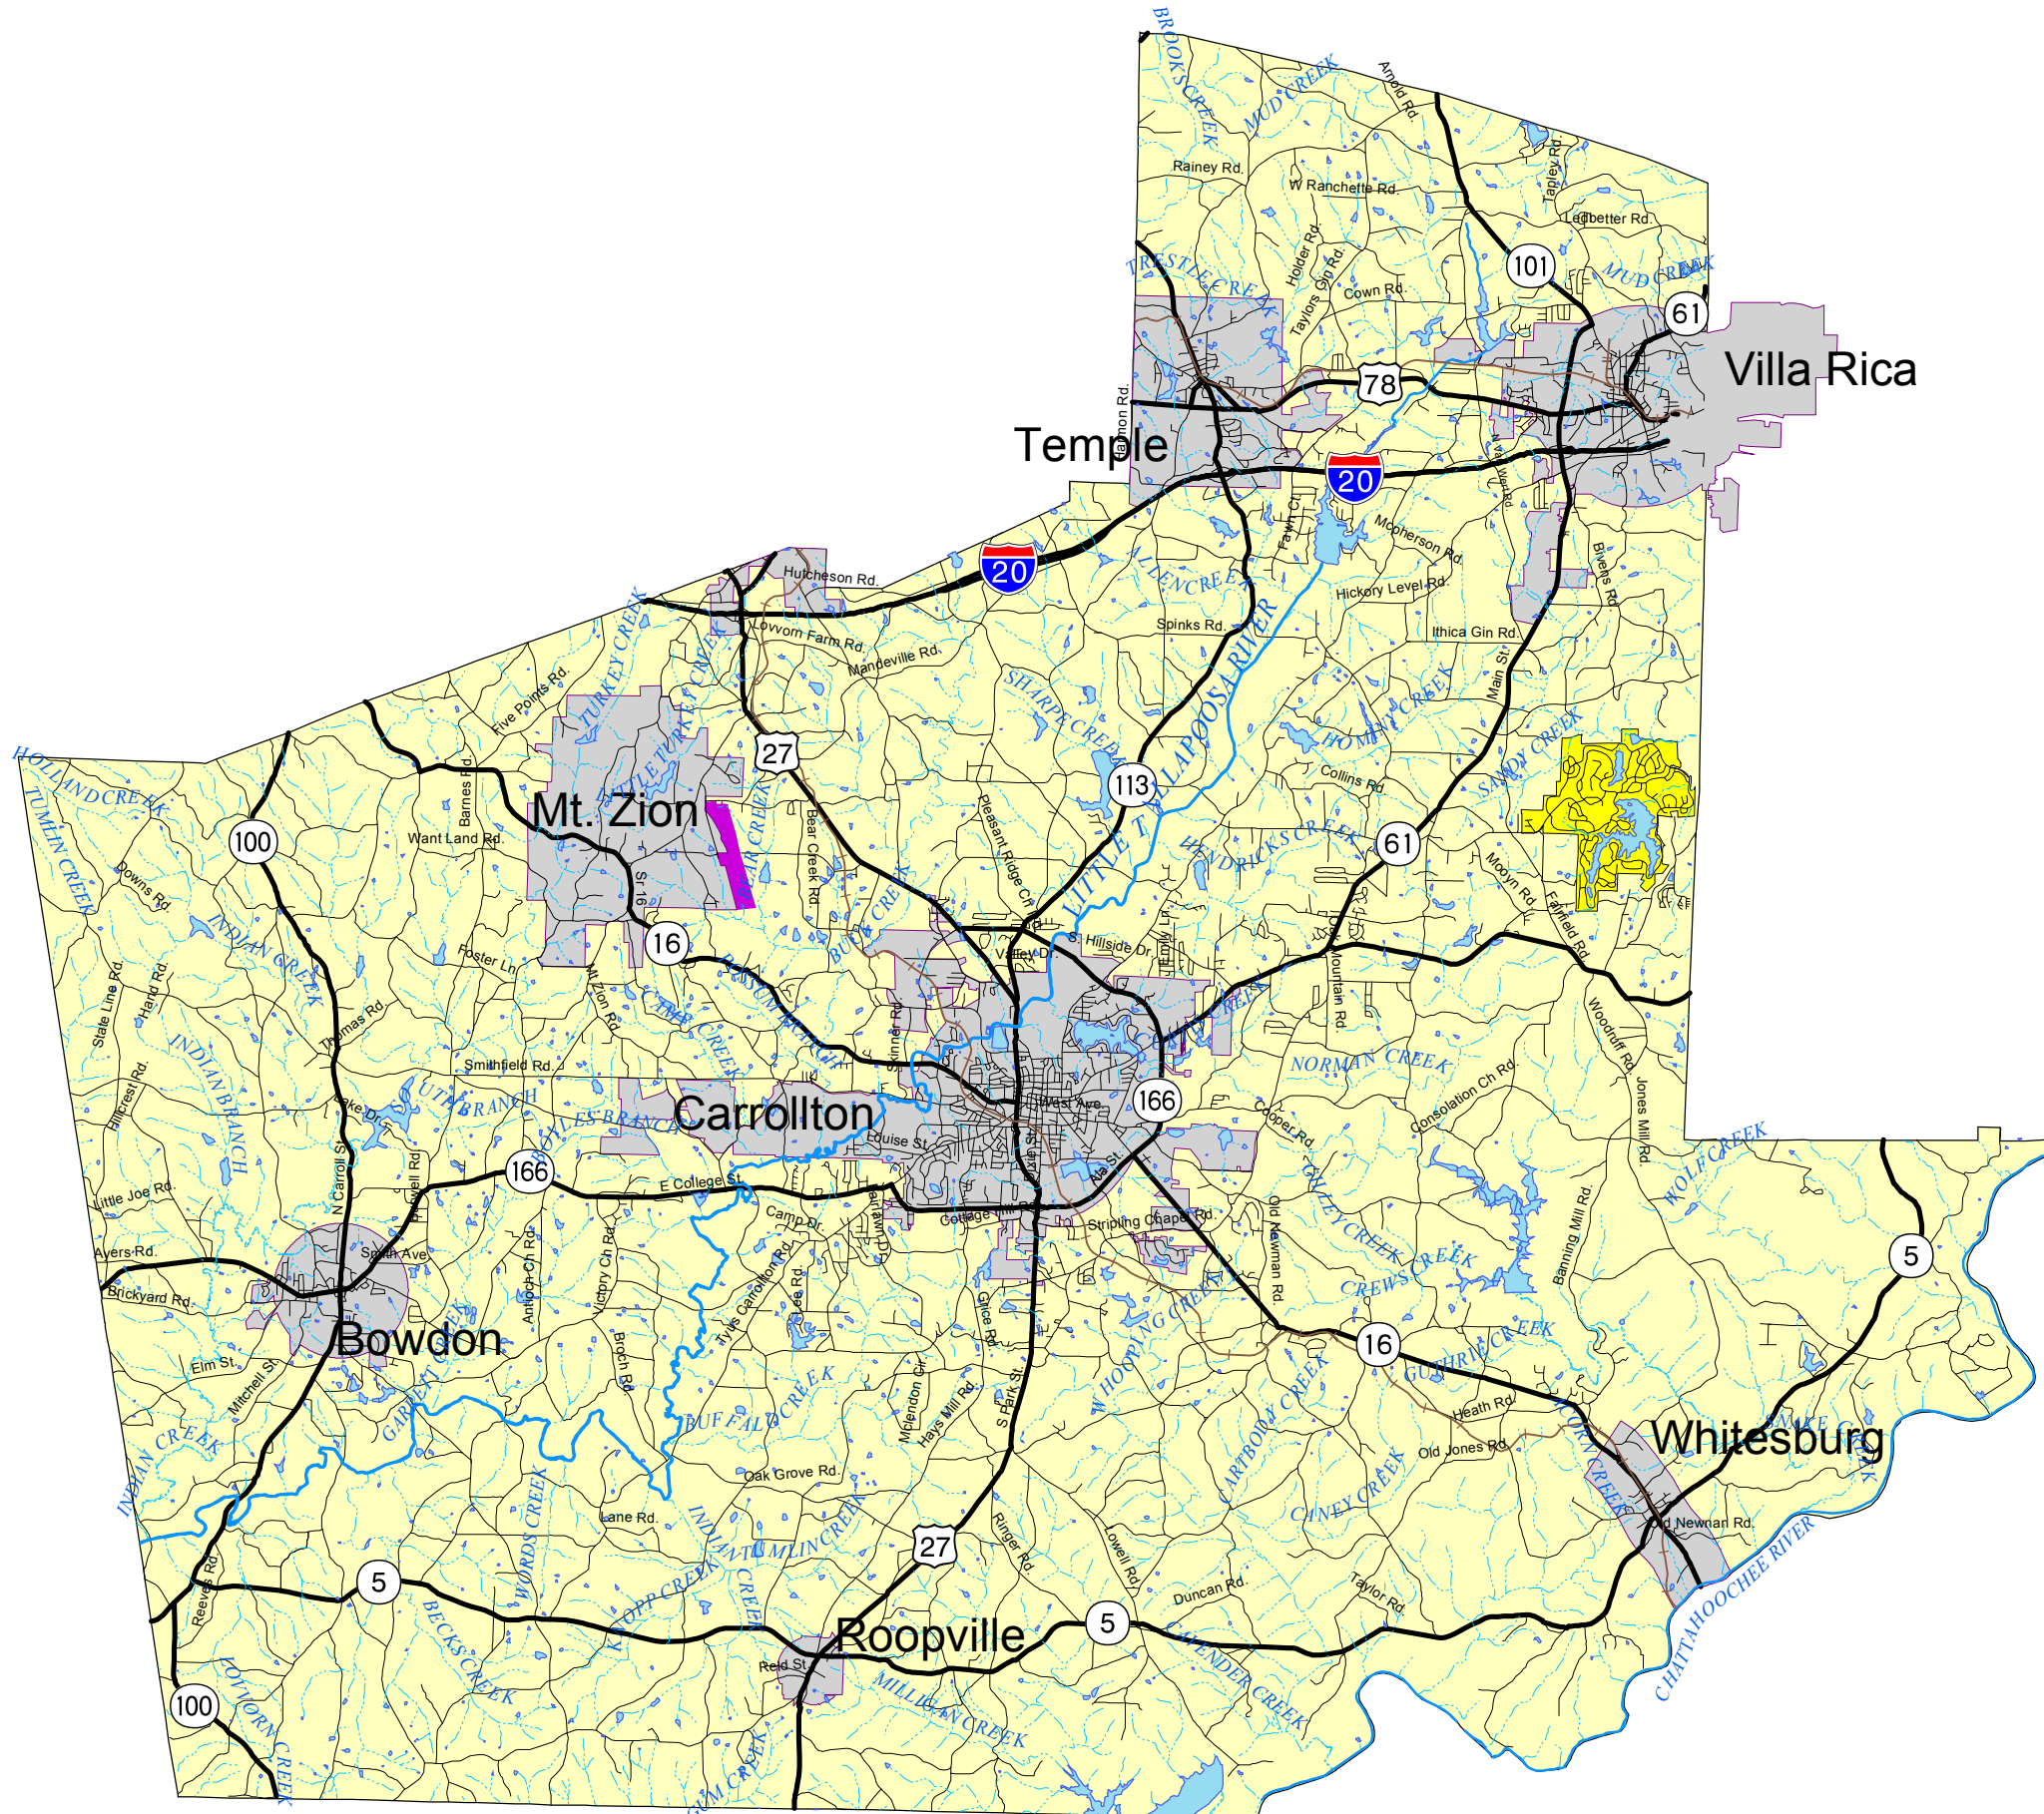

Map 2: Base Map

Map 2 Base Map Carroll County, Georgia

Legend

- Lakes and Ponds
- Rivers
- Streams
- Highways
- Roads
- Railways
- City Boundaries
- P.U.D.
- Airport
- County

09/30/2004

PLANNING WORKS

Please use this map as a guide and not as definitive information. The areas depicted by this map are approximate and are provided for illustrative purposes only. While every effort has been made to ensure the accuracy, completeness, correctness, and timeliness of information presented within this map, the burden for determining appropriateness for use rests solely with the user. This map is provided "as is" with no warranties, express or implied.

Source: U.S. Census T.I.G.E.R. Files