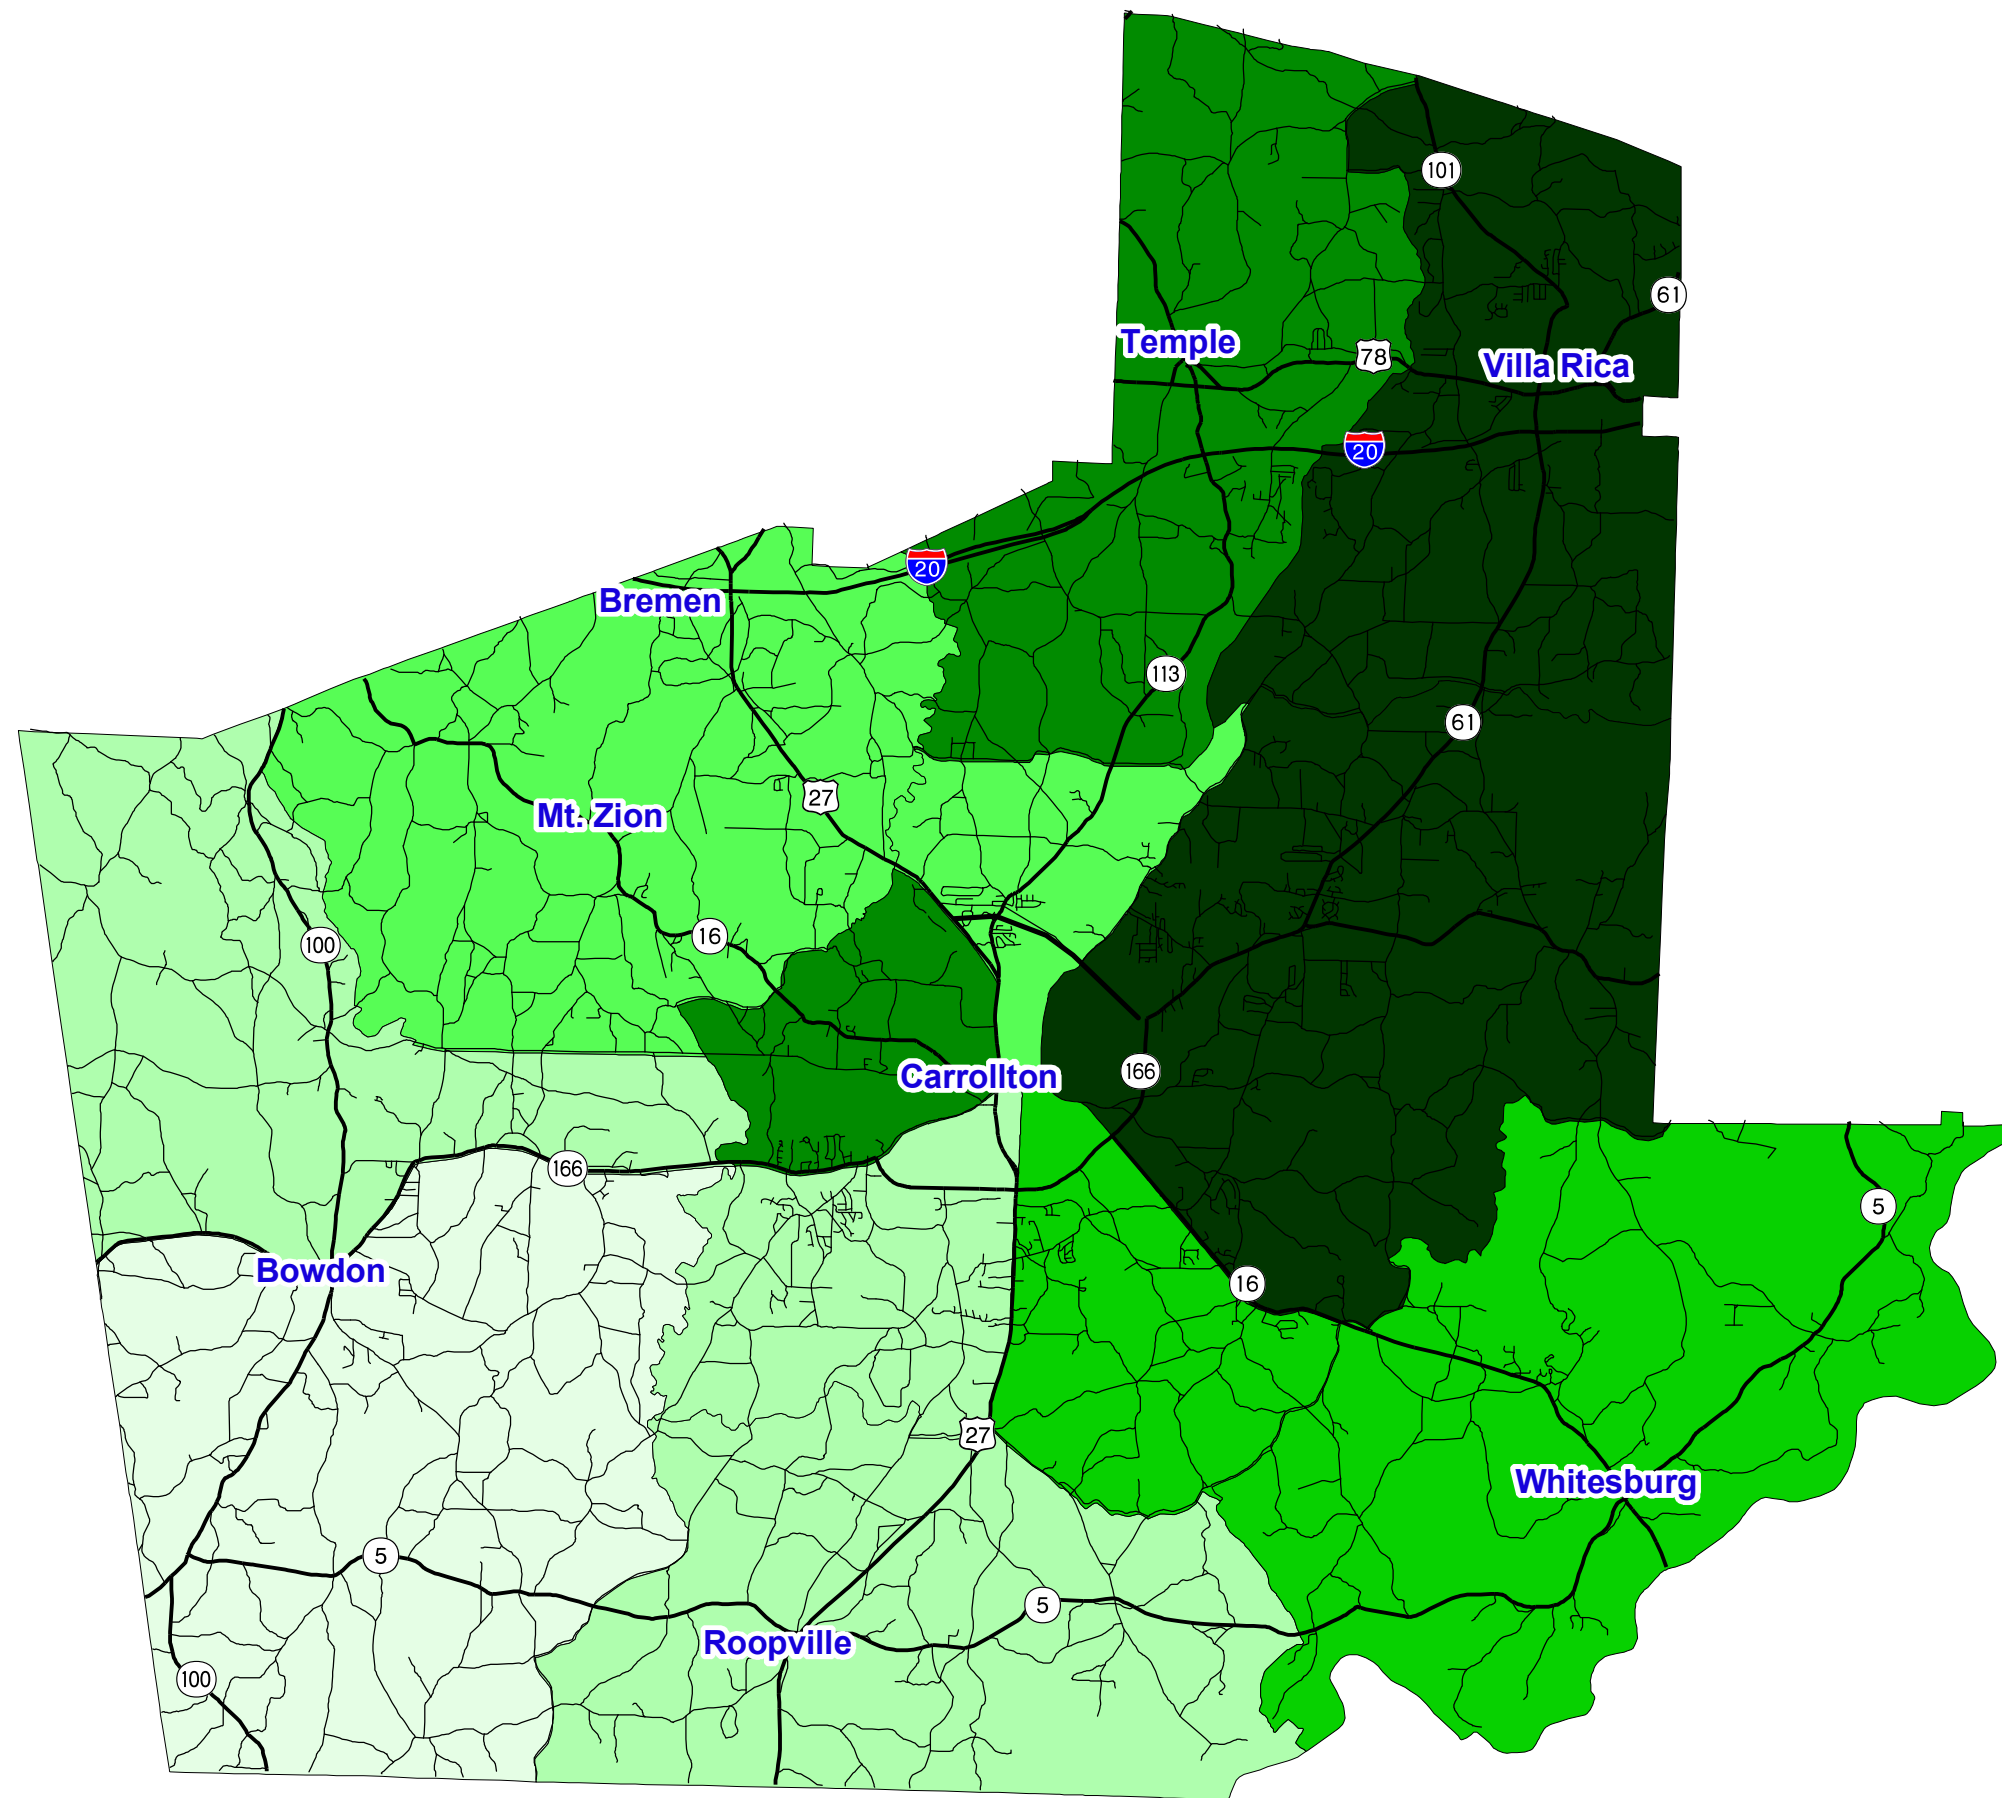

## Map 1: Population Change

# Map 1 Population Change Carroll County, Georgia

## Legend

— Roads

— Highways

## Population Change

130

131 - 400

401 - 800

801 - 1500

1501 - 2100

2101 - 5600

N