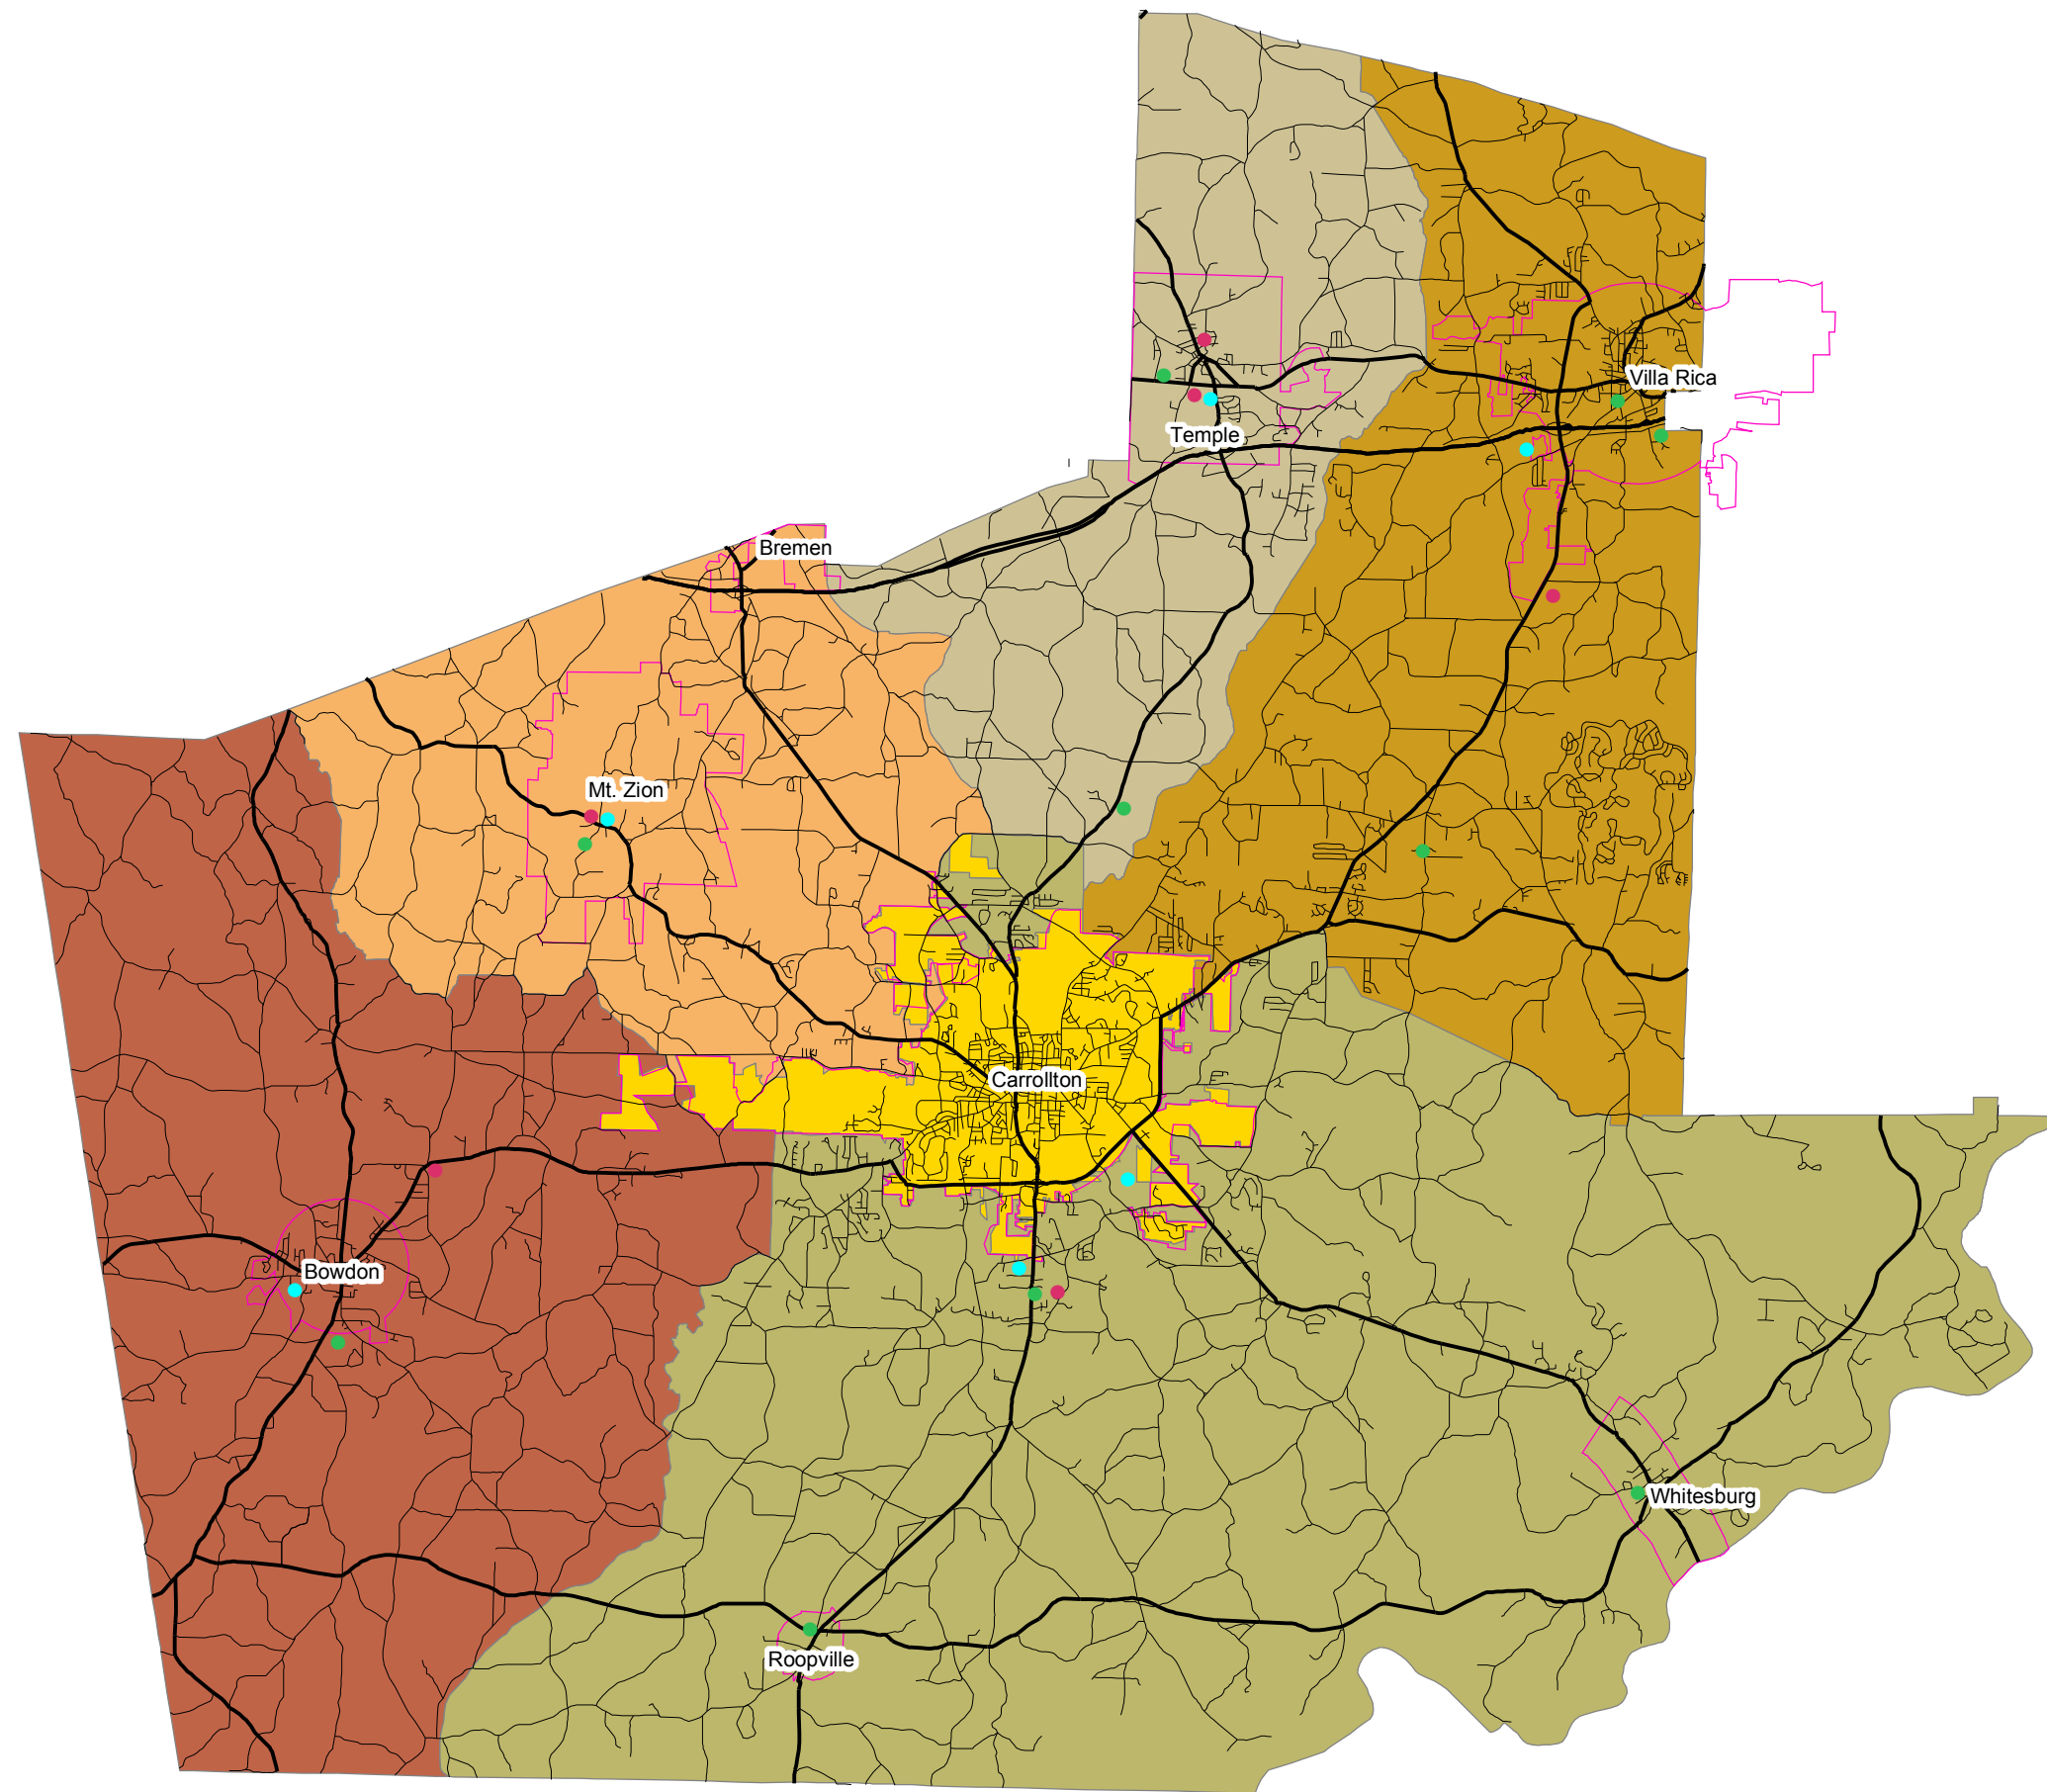

Map 10: High School Districts

Map 10 High School Districts Carroll County, Georgia

Legend

- High Schools
- Middle Schools
- Elementary Schools

- Highways
- Roads

Incorporated

High School Districts

- BOWDON
- CARROLLTON
- CENTRAL
- MOUNT ZION
- TEMPLE
- VILLA RICA

11/02/2004

Please use this map as a guide and not as definitive information. The areas depicted by this map are approximate and are provided for illustrative purposes only. While every effort has been made to ensure the accuracy, completeness, correctness, and timeliness of information presented within this map, the burden for determining appropriateness for use rests solely with the user. This map is provided "as is" with no warranties, express or implied.