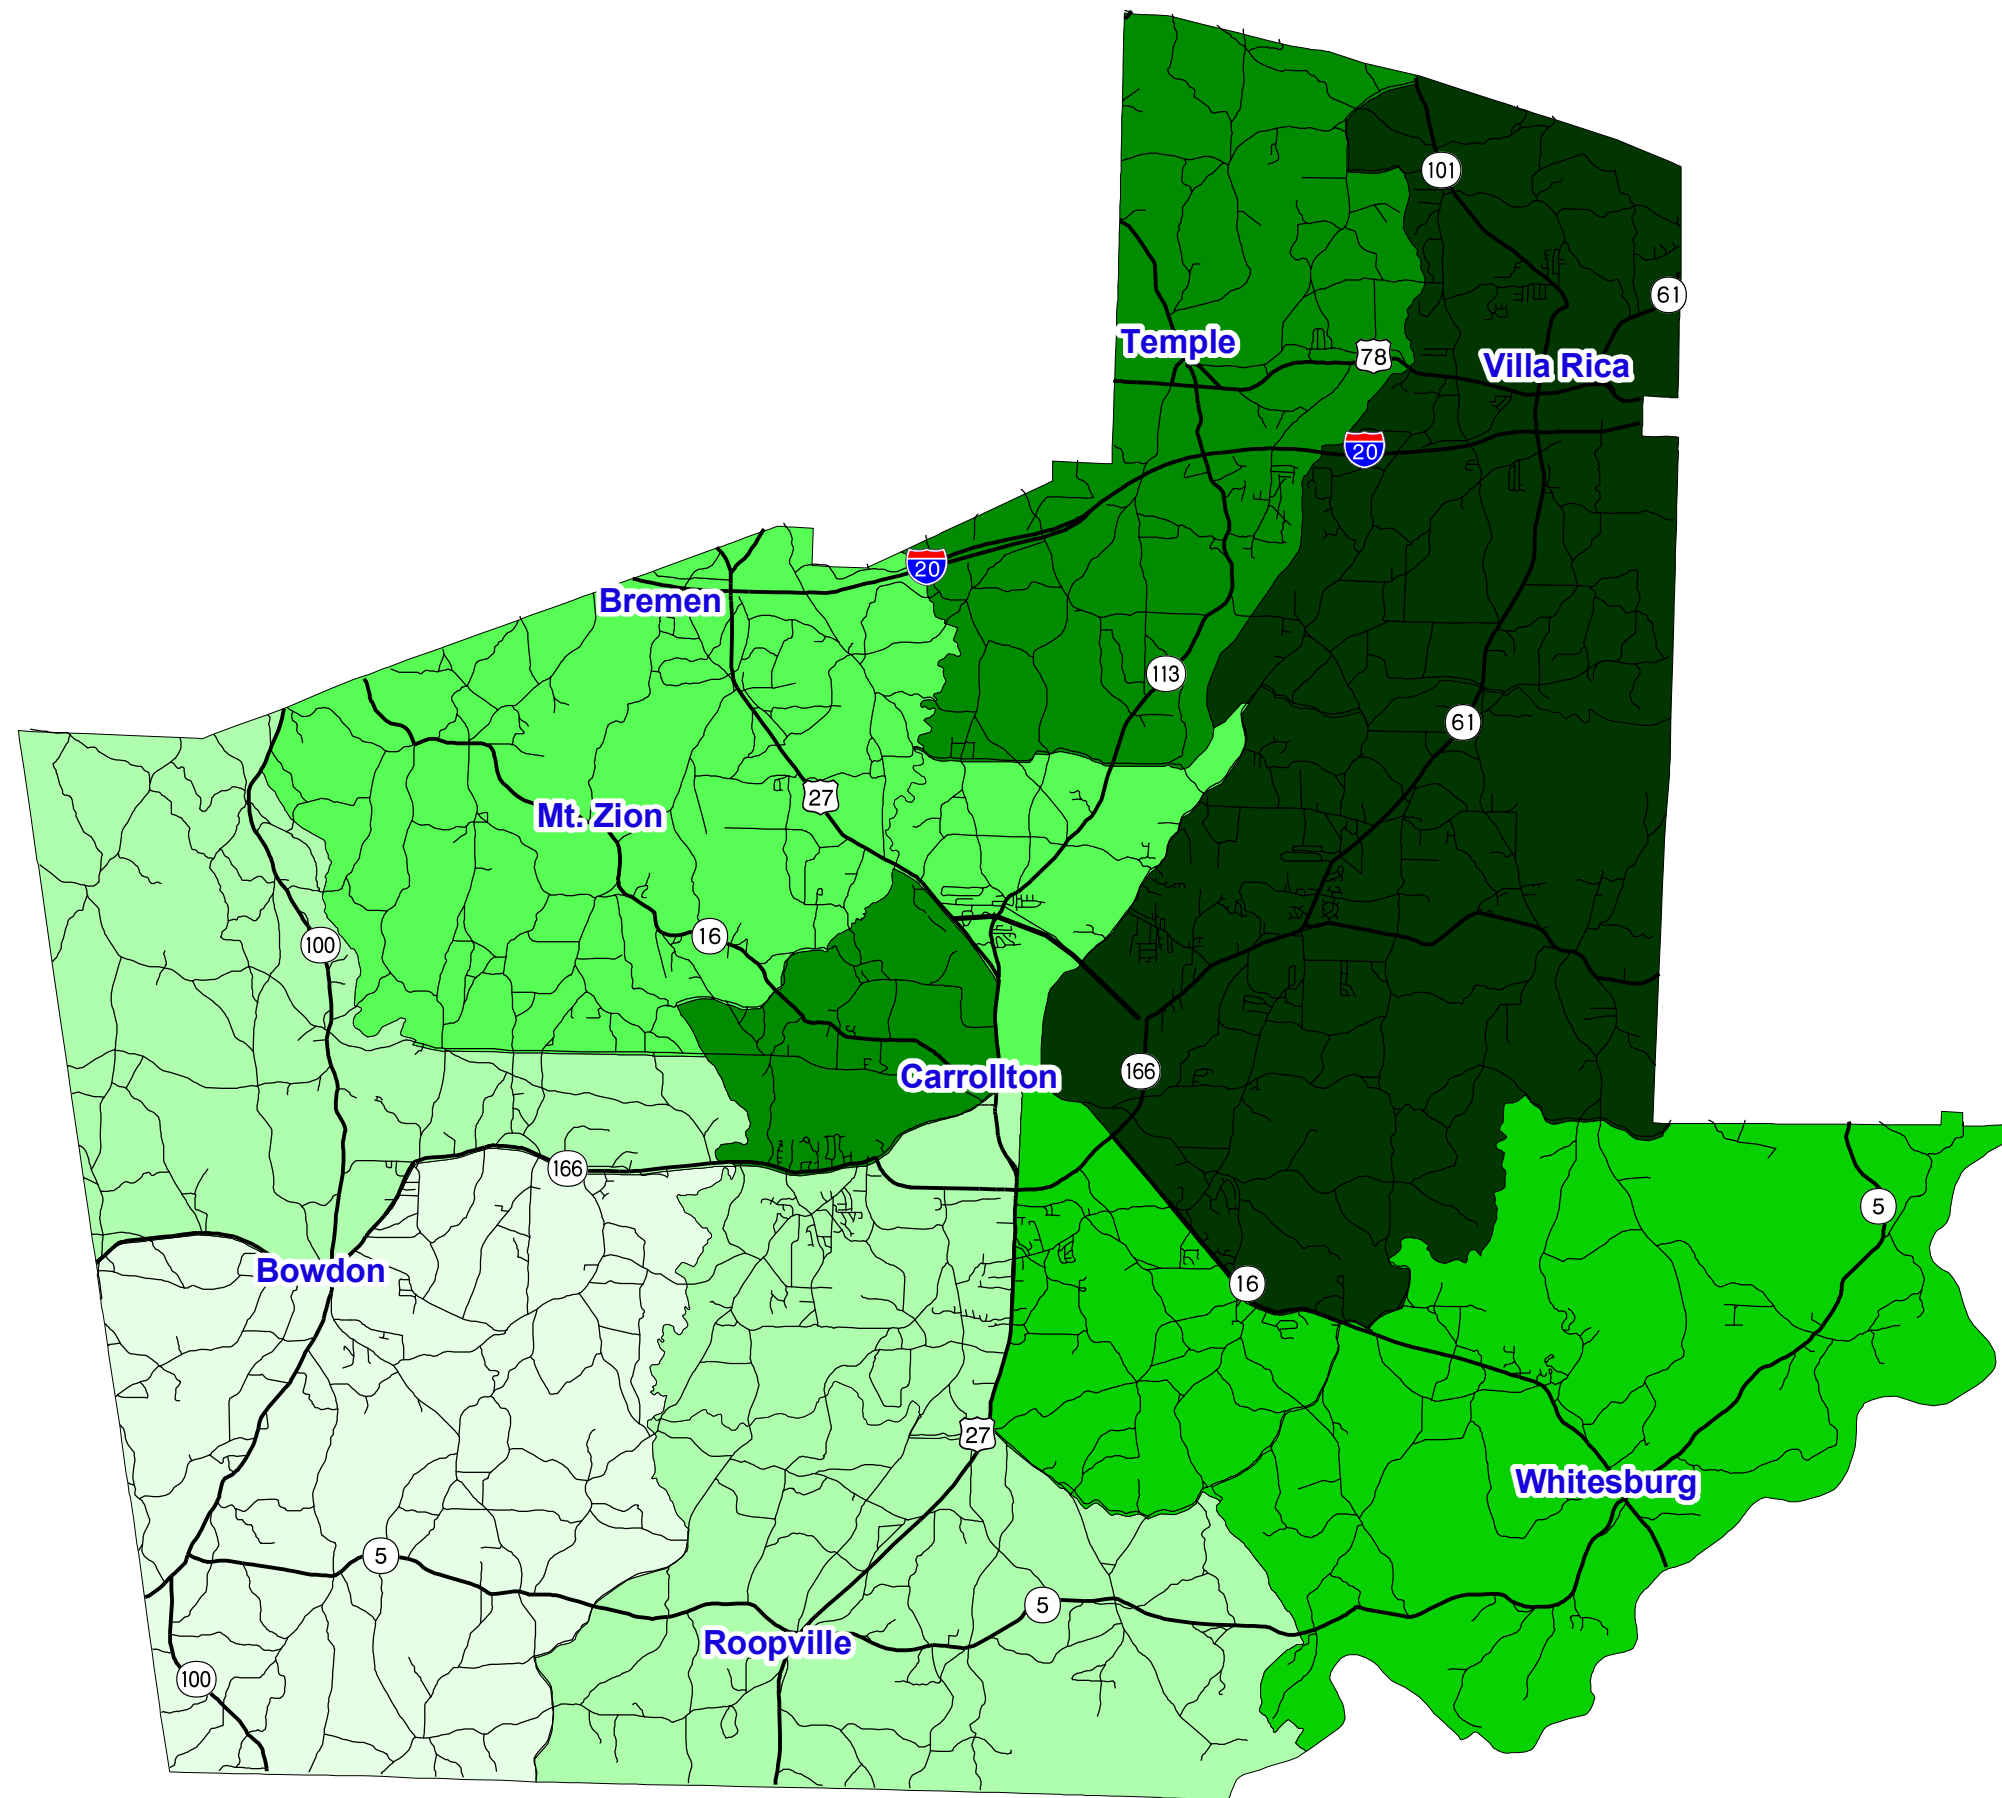

## Map 1: Population Change

# Map 1 Population Change Carroll County, Georgia

**Legend**

- Roads
- Highways

**Population Change**

	130
	131 - 400
	401 - 800
	801 - 1500
	1501 - 2100
	2101 - 5600

N

0 1 2 3 4 Miles

11/19/2003

**PLANNING WORKS**

Please use this map as a guide and not as definitive information. The areas depicted by this map are approximate and are provided for illustrative purposes only. While every effort has been made to ensure the accuracy, completeness, correctness, and timeliness of information presented within this map, the burden for determining appropriateness for use rests solely with the user. This map is provided "as is" with no warranties, express or implied.

source: 2000 U.S. Census