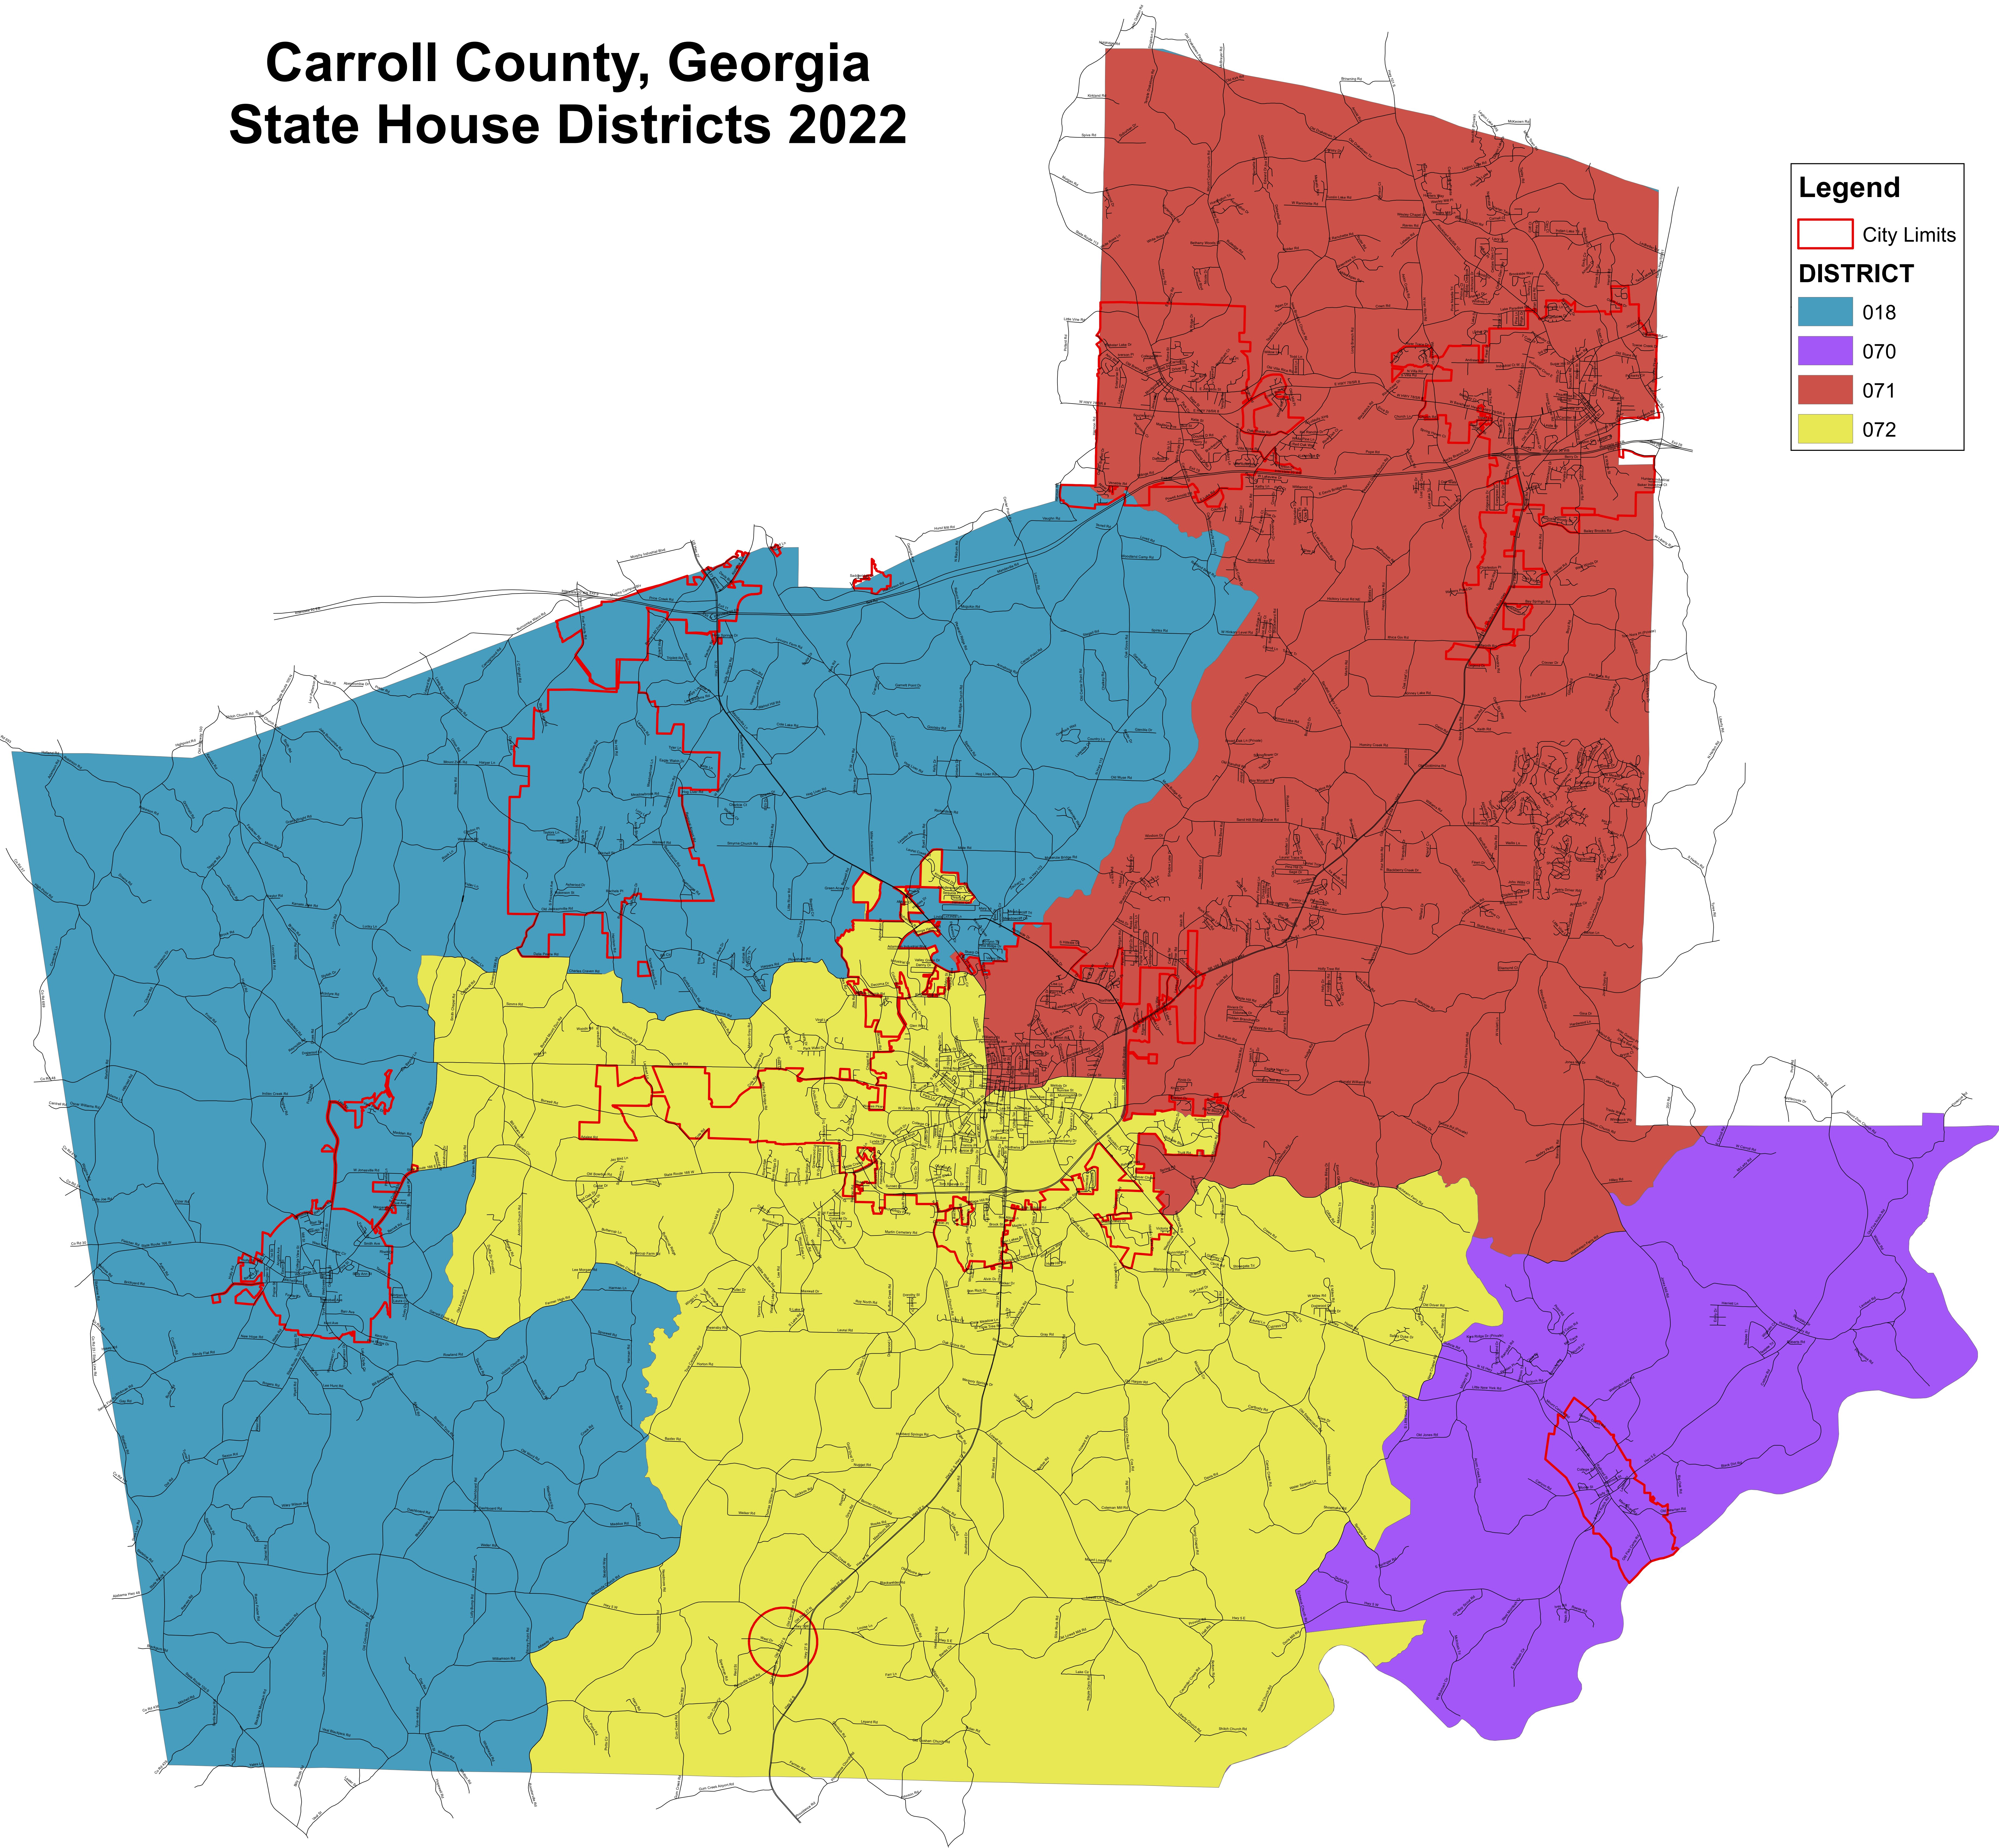

Carroll County, Georgia State House Districts 2022

Legend

City Limits

DISTRICT

- 018
- 070
- 071
- 072