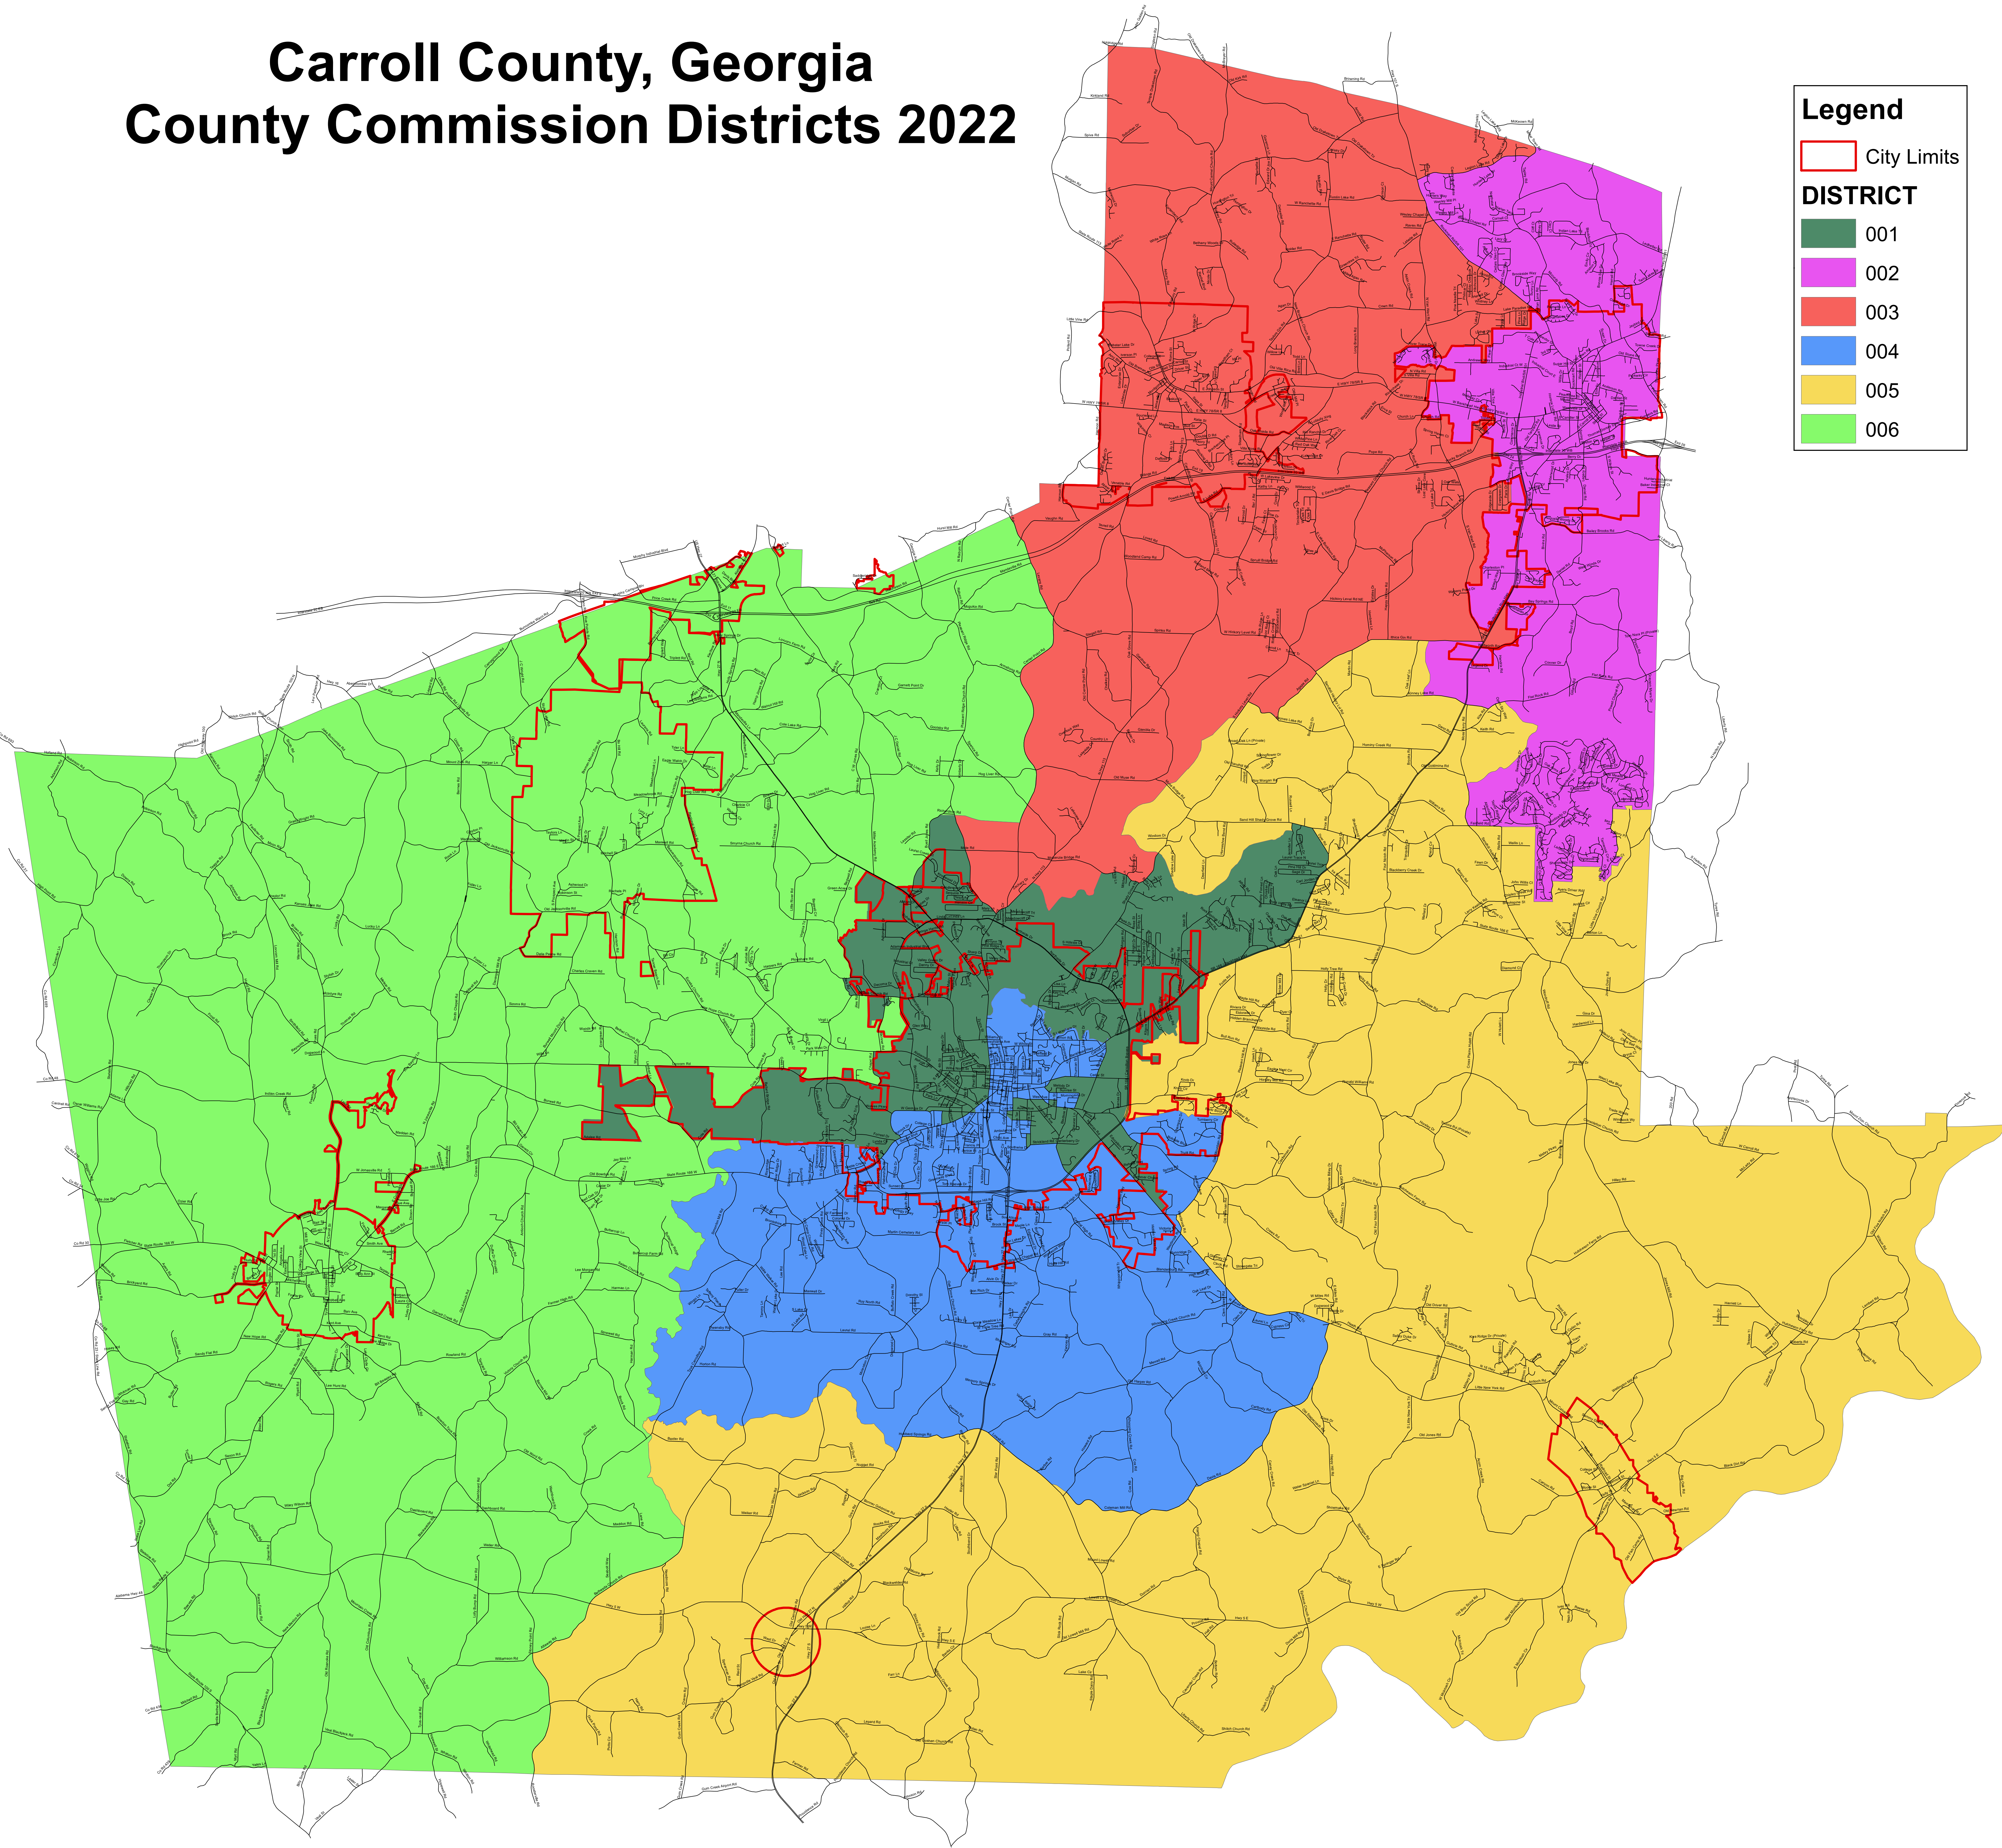

Carroll County, Georgia County Commission Districts 2022

Legend

City Limits

DISTRICT

- 001
- 002
- 003
- 004
- 005
- 006