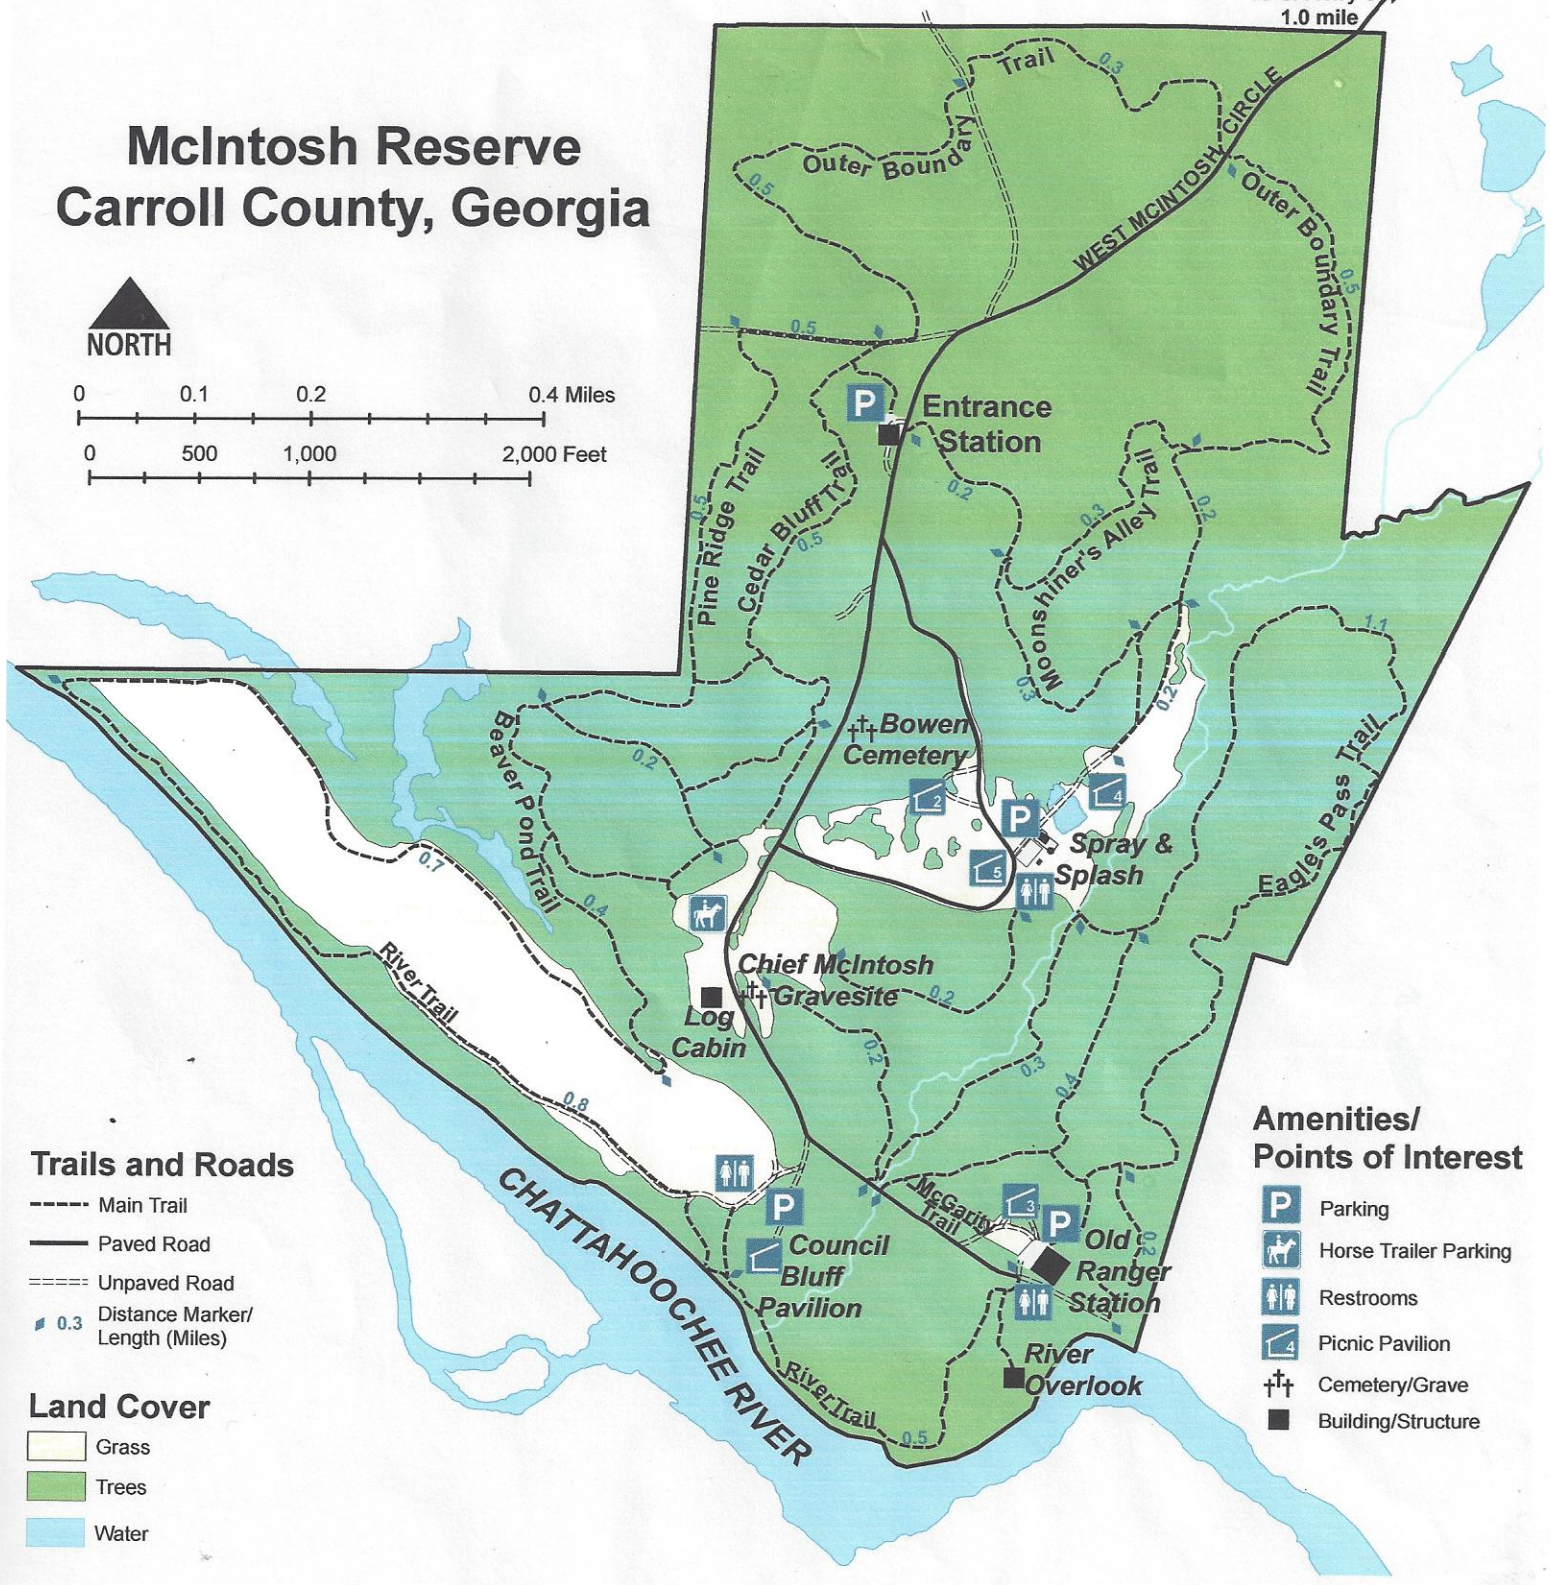

McIntosh Reserve Carroll County, Georgia

To GA Hwy 5
1.0 mile

Trails and Roads

- Main Trail
- Paved Road
- ==== Unpaved Road
- 0.3 Distance Marker/
Length (Miles)

Land Cover

- Grass
- Trees
- Water

Amenities/ Points of Interest

- P Parking
- 🐎 Horse Trailer Parking
- ♿ Restrooms
- 🏠 Picnic Pavilion
- ⛔ Cemetery/Grave
- 🏢 Building/Structure