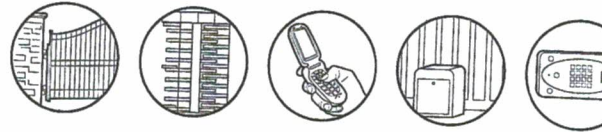

PROACCESS SYSTEMS

Complete Access Control. Design. Products. Support.

6' Pga galv. This will be a cage with chain link
 3 1/2' gates ON TOP
 Carroll County Animal Shelter

Drawing # 2

ATLANTA

2052 Airport Court, Suite A
 Marietta, GA 30060
 Georgia@G8Pro.com
 770-955-4411
 770-955-4422 (fax)