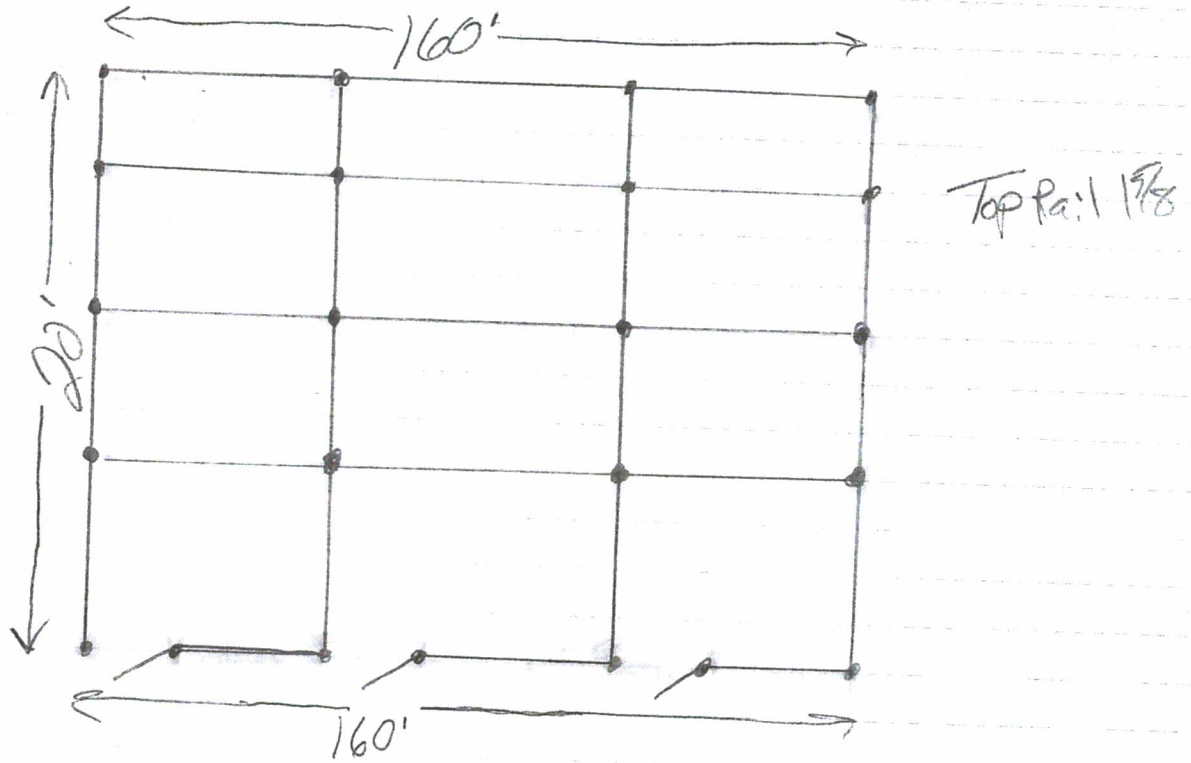

PROACCESS SYSTEMS

Complete Access Control. Design. Products. Support.

6' Pga galv. This will be a cage with chain link
 3 1/2' gates ON TOP
 Carroll County Animal Shelter

Drawing # 2

ATLANTA

2052 Airport Court, Suite A
 Marietta, GA 30060
 Georgia@G8Pro.com
 770-955-4411
 770-955-4422 (fax)